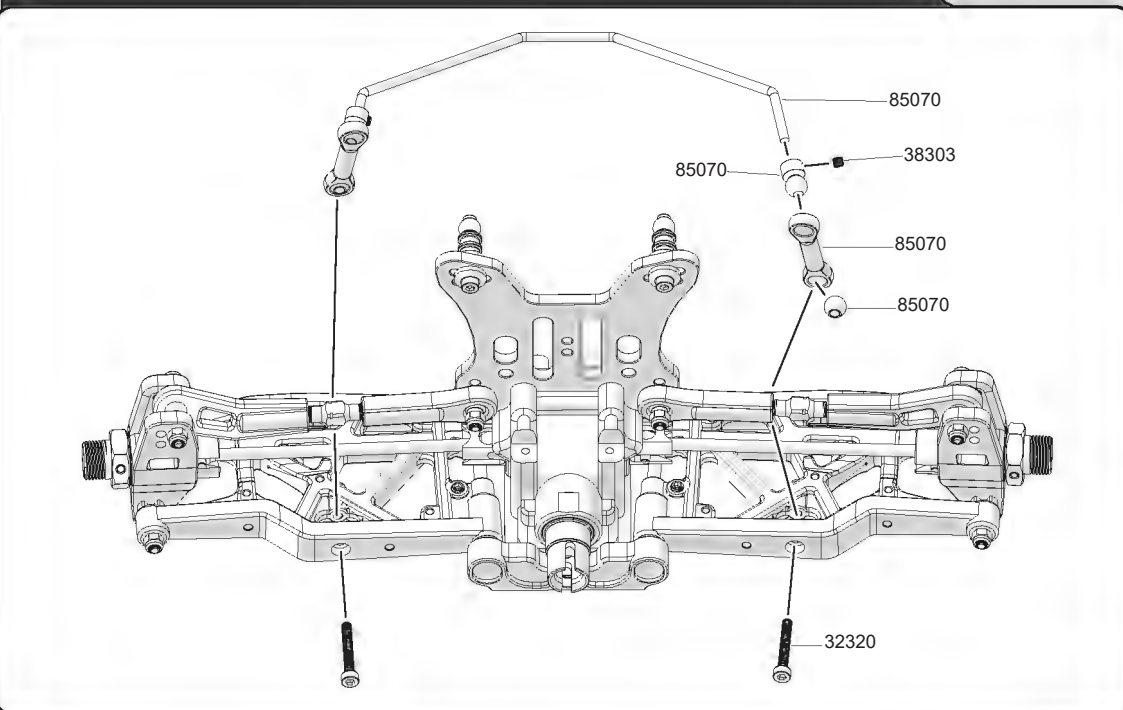

39008
M3 Nut x2

90028
M3x50 x2
Cap Screw

17

Rear Suspension Arm Assembly

- 32320
M3x20 x2
Cap Screw
- 39008
M3 Nut x2
- 87044S
Alum Collar x2

18

Rear Sway Bar Assembly 1

- 32320
M3x20 x2
Cap Screw
- 38303
M3x3 x2
Set Screw