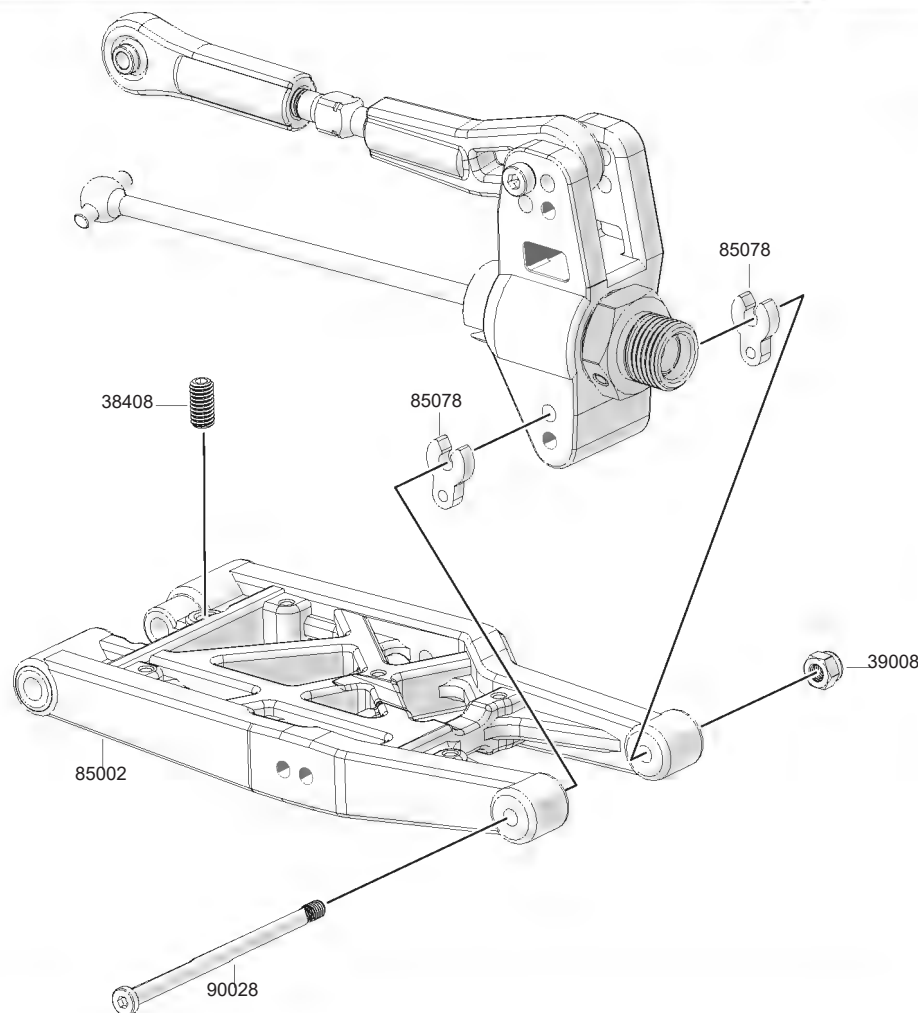

Rear Suspension Arm And Axle Assembly 2

38408
M4x8 x2
Set Screw

39008
M3 Nut x2

90028
M3x50 x2
Cap Screw