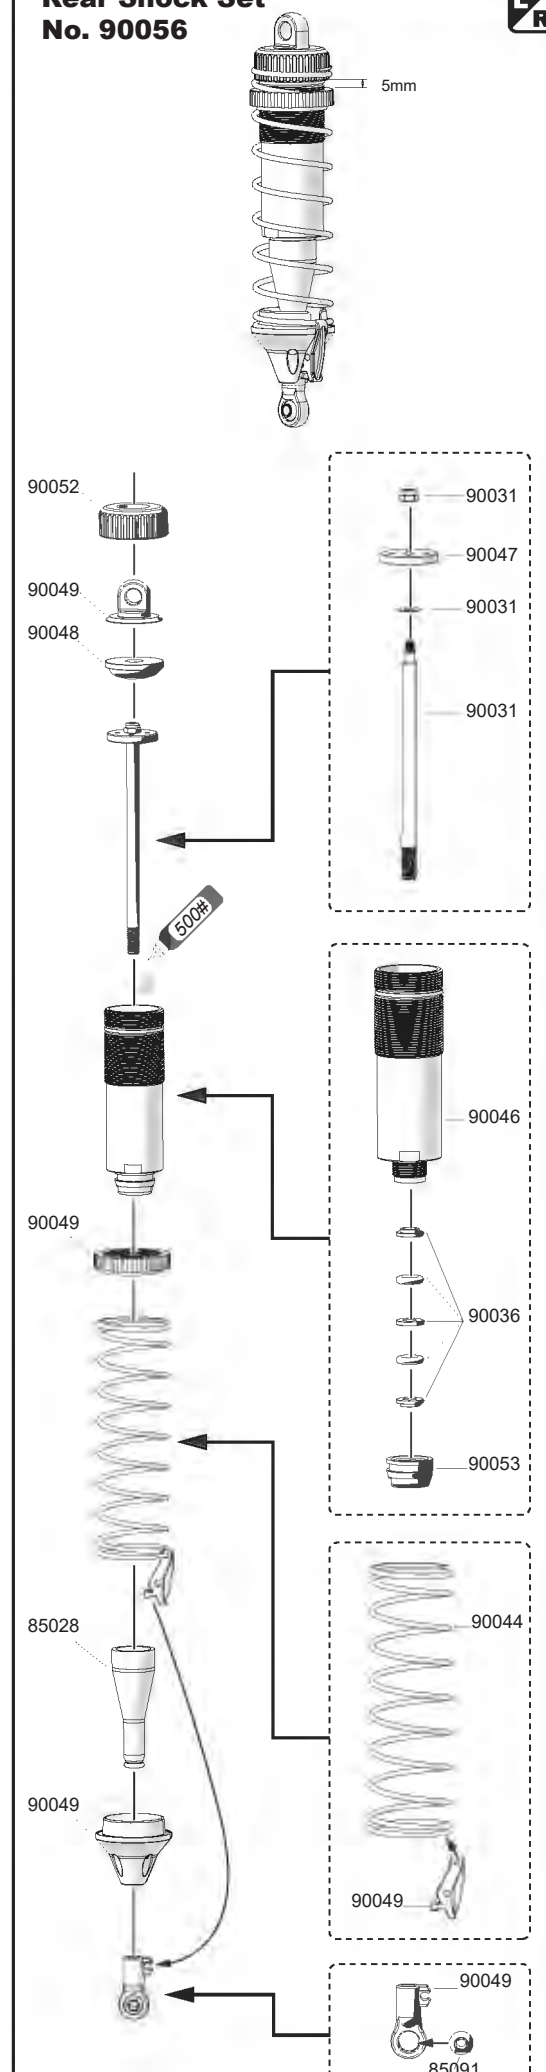

Front / Rear Shock Absorber Assembly

Front Shock Set No. 90055

Rear Shock Set No. 90056

- 90030
  M2.6 Nut x4
- 90030
  3.1x7x0.25mm x4
  Washer
- 90036
  O-Ring Shield
- 90036
  4x8mm x8
  O-Ring
- 90036
  4.05x7.98x1.2mm x4
  Washer
- 30004
  6.8mm x4
  Ball
- 90047
  3x17x2.4mm