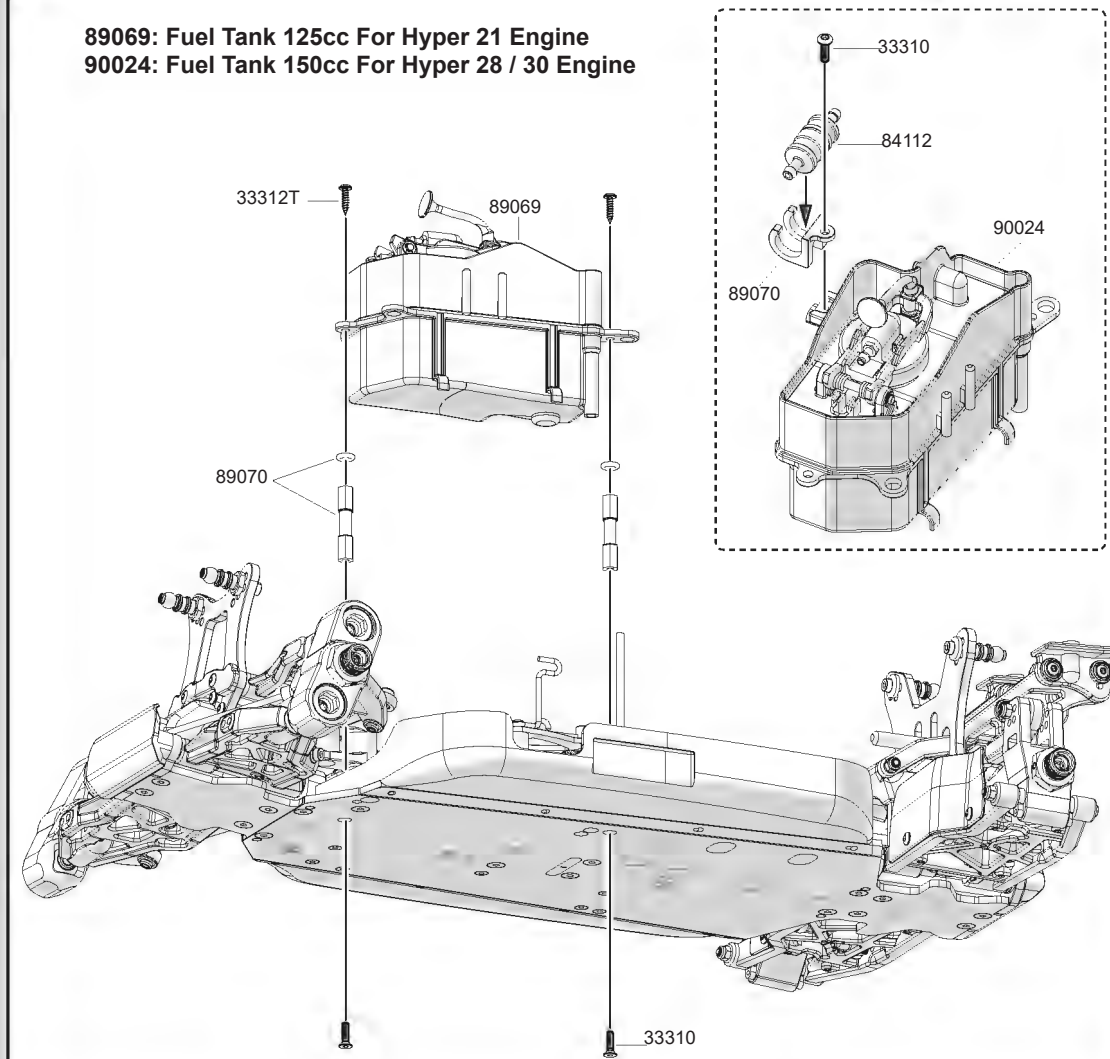

Servo Tray Assembly

37

Fuel Tank Assembly

33310
M3x10 x3
B/H Screw

33312T
M3x12 x2
B/H Tap Screw

89069: Fuel Tank 125cc For Hyper 21 Engine
90024: Fuel Tank 150cc For Hyper 28 / 30 Engine

38

Engine Mount And Clutch Assembly