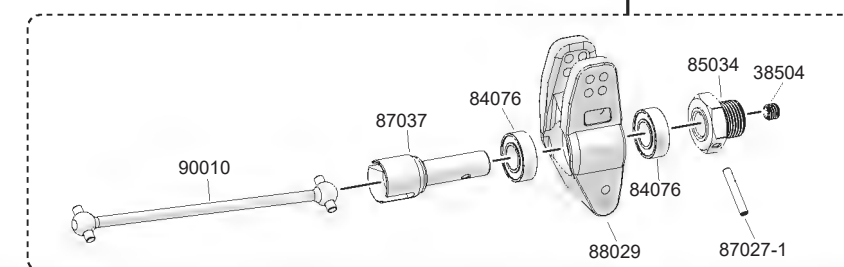

Rear Suspension Arm And Axle Assembly 1

39008
M3 Nut x2

38504
M5x4 x2
Set Screw

84076
8x16x5mm x4
Ball Bearing

32325
M3x25 x2
Cap Screw