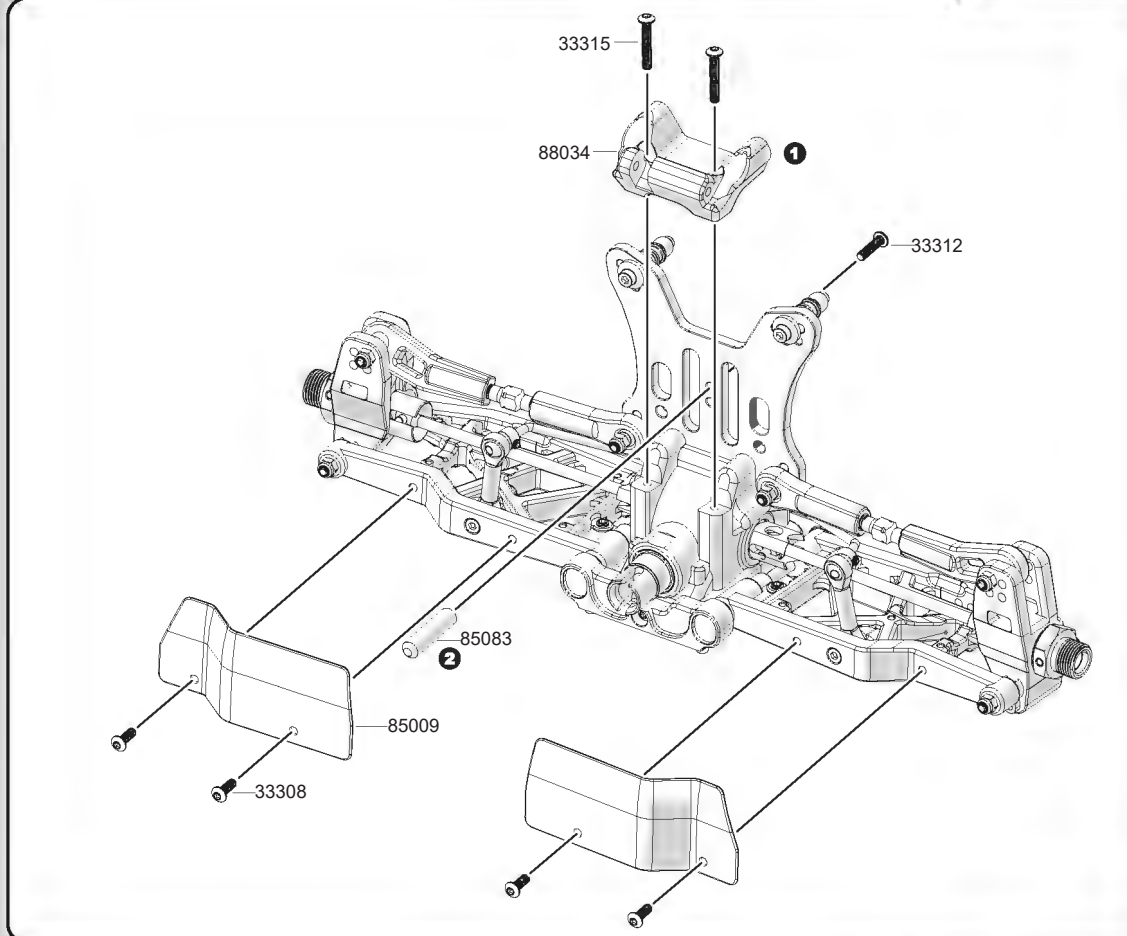

Rear Body Mount And Mud Guard Assembly

- 33308
  M3x8 x4
  B/H Screw
- 33315
  M3x15 x2
  B/H Screw
- 33312
  M3x12 x1
  B/H Screw