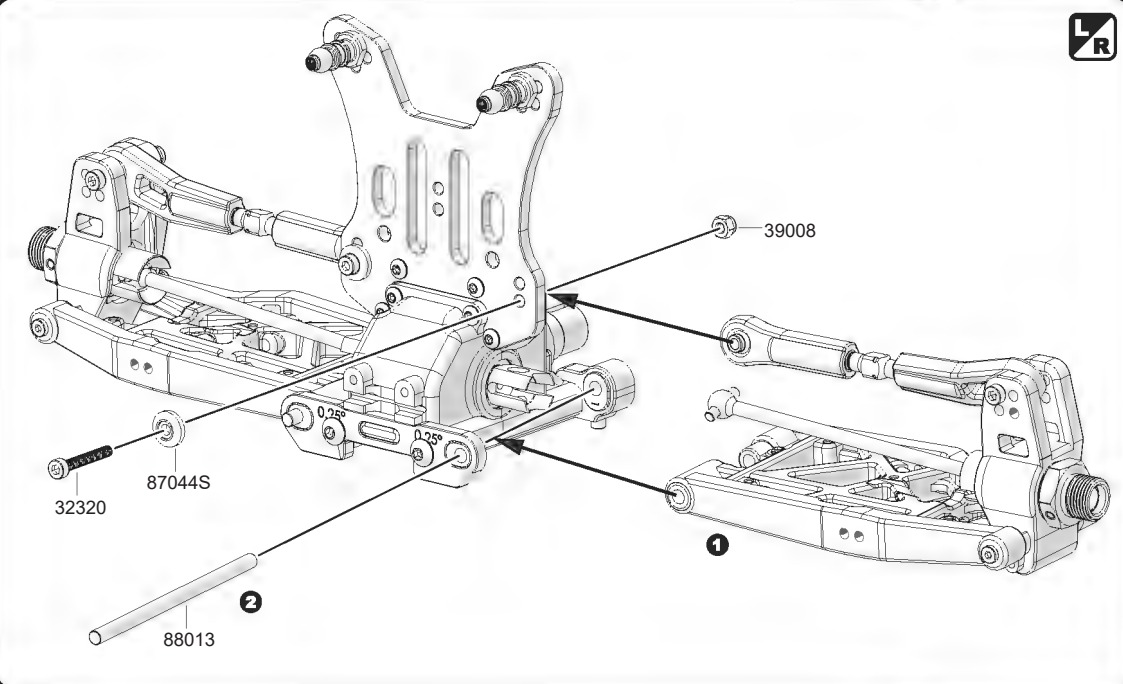

39008
M3 Nut x2

90028
M3x50 x2
Cap Screw

17

Rear Suspension Arm Assembly

- 32320
M3x20 x2
Cap Screw
- 39008
M3 Nut x2
- 87044S
Alum Collar x2

18

Rear Sway Bar Assembly 1

- 32320
M3x20 x2
Cap Screw
- 38303
M3x3 x2
Set Screw