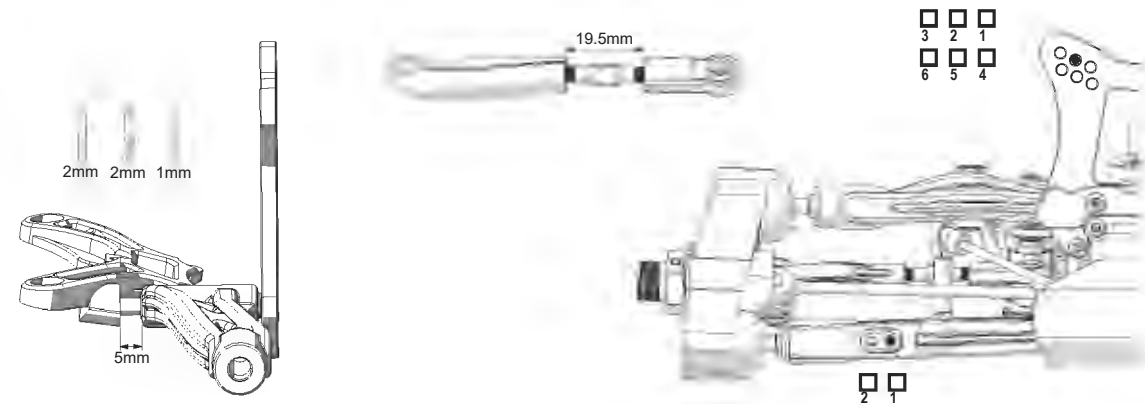

Front Shock

Front Arms