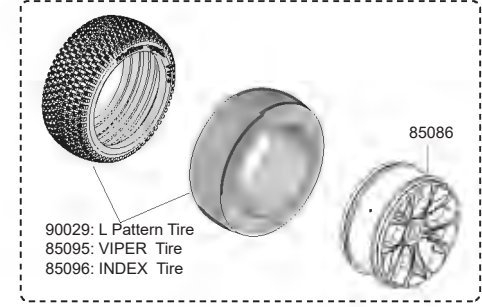

HYPER VS2

Nitro

**NO.90055
FRONT SHOCK SET**