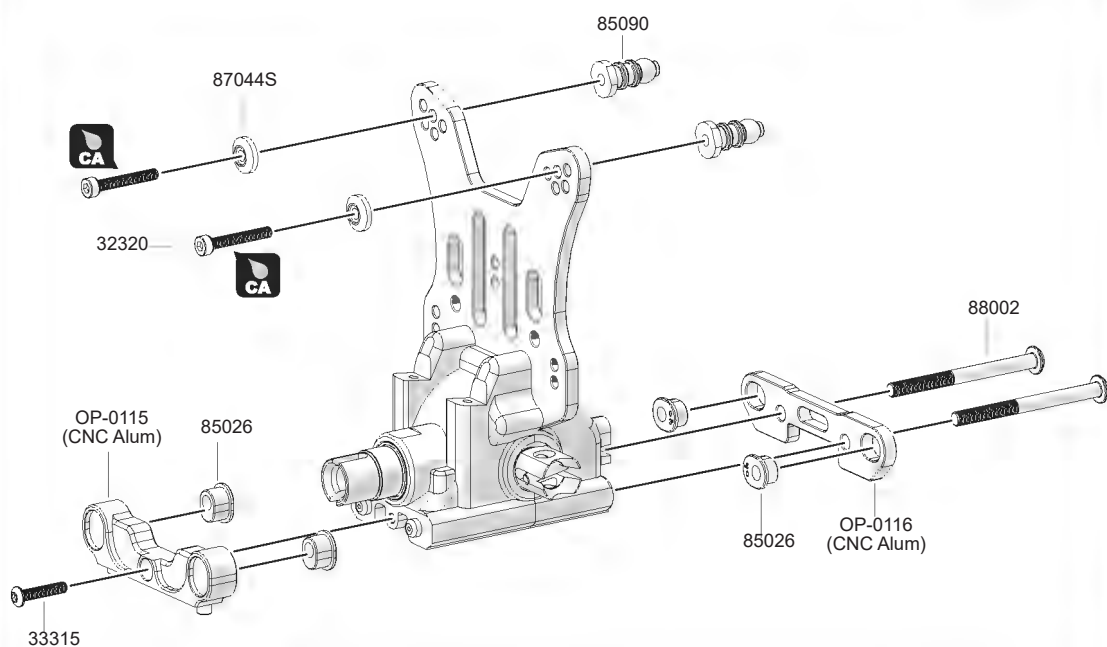

33315
M3x15 x4
B/H Screw

14

CNC Alum Rear Shock Tower And Lower Arm Holder Assembly

32320
M3x20 x2
Cap Screw

87044S
Alum Collar x2

33315
M3x15 x4
B/H Screw

88002
M4x47 x2
B/H Screw

15

Rear Suspension Arm And Axle Assembly 1

39008
M3 Nut x2

38504
M5x4 x2
Set Screw

84076
8x16x5mm x4
Ball Bearing

32325
M3x25 x2
Cap Screw

16

Rear Suspension Arm And Axle Assembly 2

38408
M4x8 x2
Set Screw