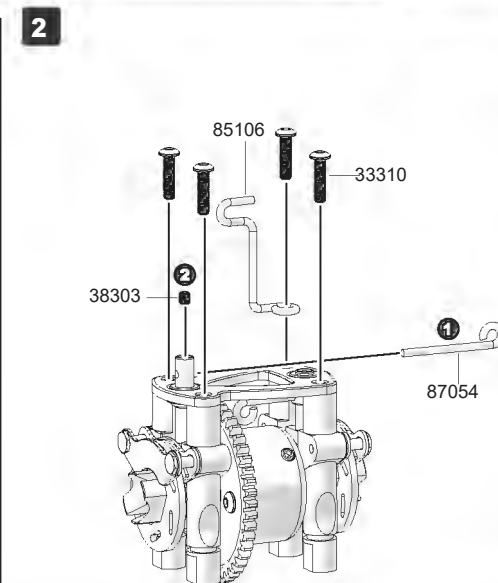

Center Differential And Brake Mount With Air Filter Holder Assembly

38303
M3x3 x2
Set Screw

33310
M3x10 x4
B/H Screw