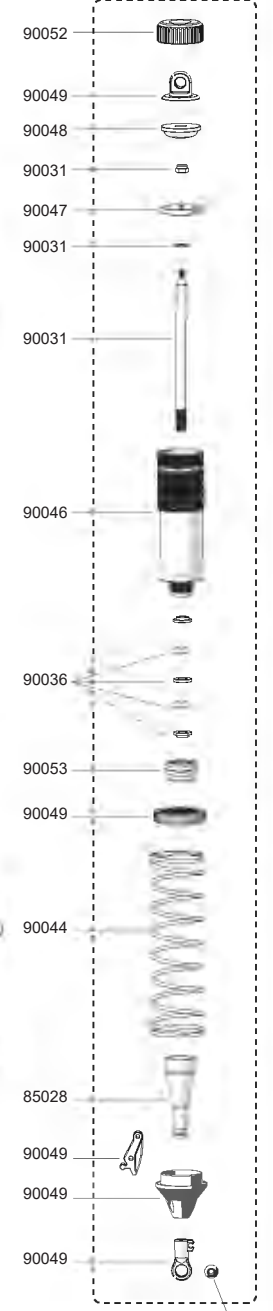

FRONT & REAR DIFFERENTIAL GEAR SET

CENTER DIFFERENTIAL GEAR SET

**NO.90056
REAR SHOCK SET**