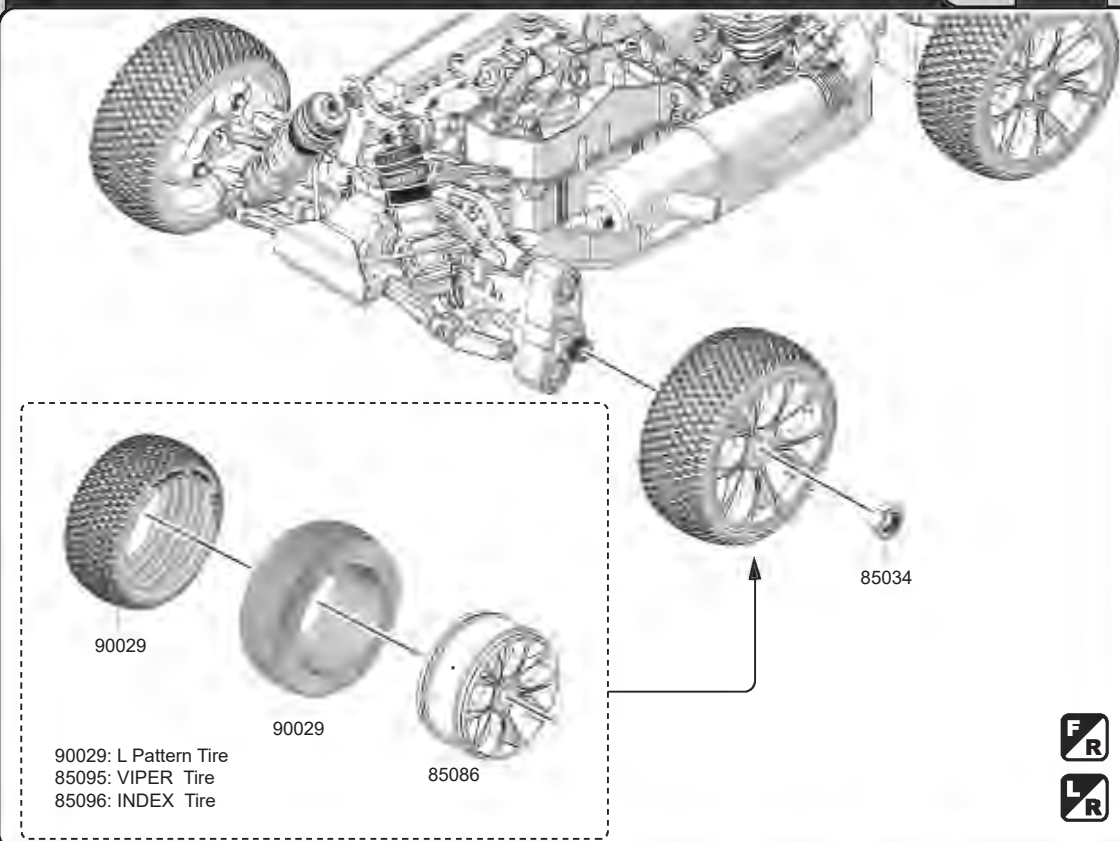

Front Shock Assembly

-  32320
M3x20 x2
Cap Screw

Rear Shock Assembly

-  32320
M3x20 x2
Cap Screw

Tire Assembly

x4

85034
Wheel Hex Nut x4

Body And Wing Assembly