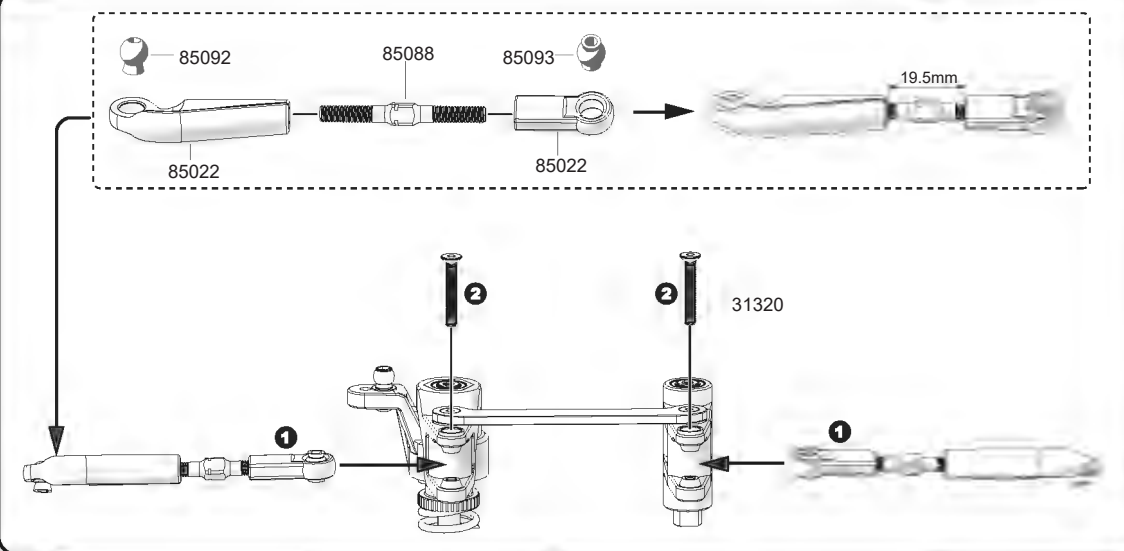

Hex Wrench 4mm

**STEP 2**

Hex Wrench 8mm

**CNC Alum Front Shock Tower and Lower Arm Holder Assembly****Servo Saver Assembly 1**

7

31320
M3x20 x2
F/H Screw

Servo Saver Assembly 2

8