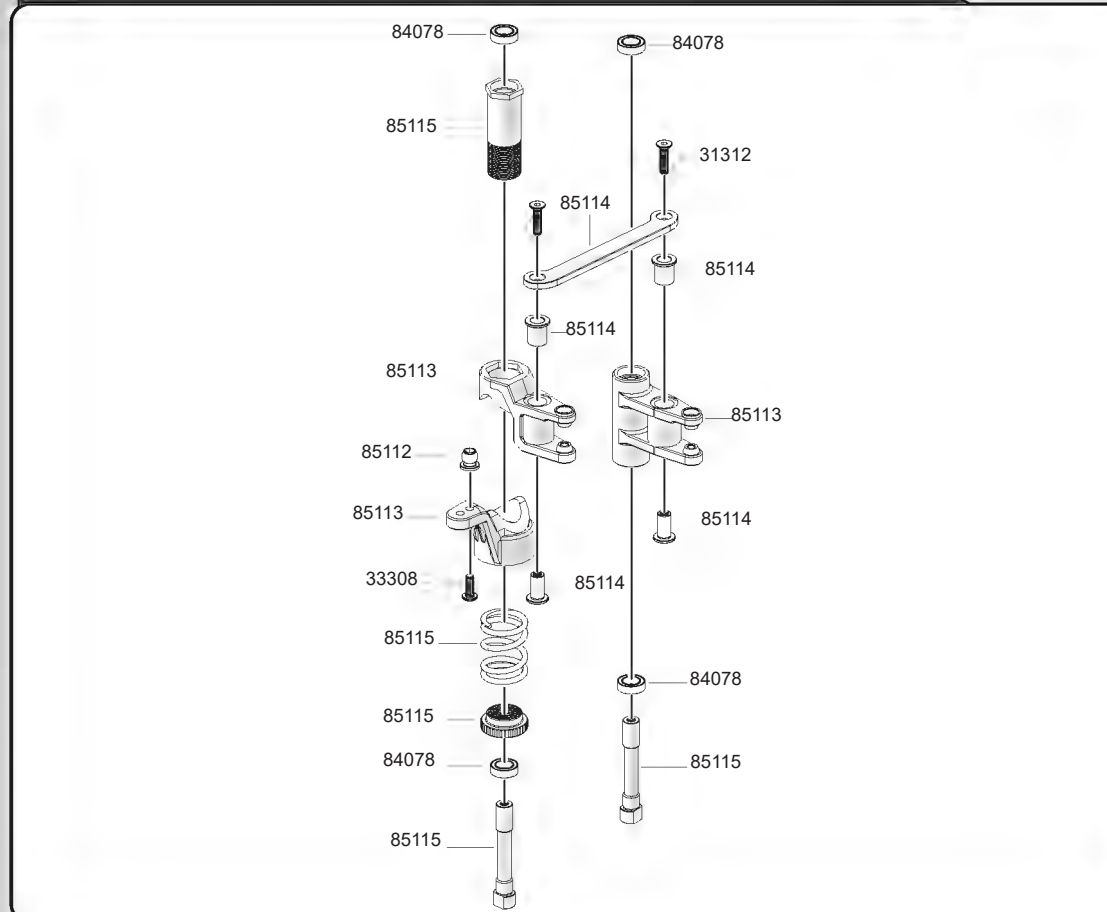

Reamer

Instant Cement

Rubber Cement

Thread Lock

Grease

Silicone Oil

185066
4.1x8x0.1mm x8
Washer87005-2
6.2x13.9x0.15mm x4
Washer36101
5.8x1.9mm x4
O-ring38404
M4x4 x1
Set Screw31315
M3x15 x8
F/H Screw36001
2.5x13.8mm x4
Shaft84076
8x16x5mm x4
Ball Bearing**2**38504
M5x4 x2
Set Screw33315
M3x15 x4
B/H Screw84076
8x16x5mm x4
Ball Bearing**3**87027-1
2.5x16.8mm x4
Shaft84076
8x16x5mm x4
Ball Bearing**Front / Rear Differential Assembly****x2****4**38408
M4x8 x2
Set Screw**5**87044S x2
Alum Collar33315
M3x15 x3
B/H Screw32320
M3x20 x2
Cap Screw**6**88002
M4x47 x2
B/H Screw**6**84078
6x10x3mm x4
Ball Bearing31312
M3x12 x2
F/H Screw33308
M3x8 x1
B/H Screw**Front Ball Steering And Suspension Arm Assembly****STEP 1**

Hex Wrench 4mm

**STEP 2**

Hex Wrench 8mm

**CNC Alum Front Shock Tower and Lower Arm Holder Assembly****Servo Saver Assembly 1**

7

31320
M3x20 x2
F/H Screw

Servo Saver Assembly 2

8