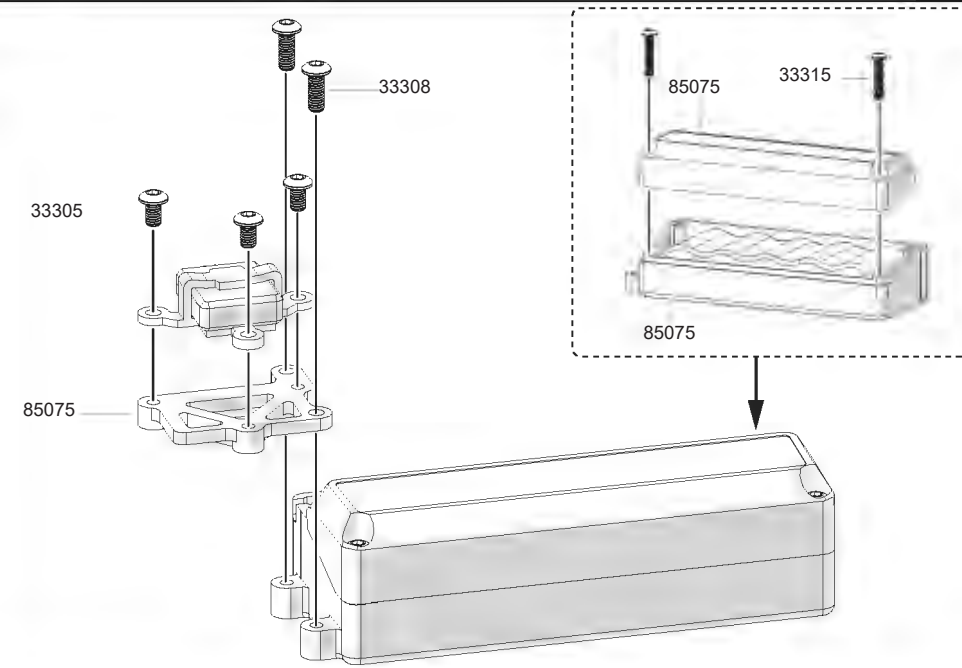

Battery Box Assembly