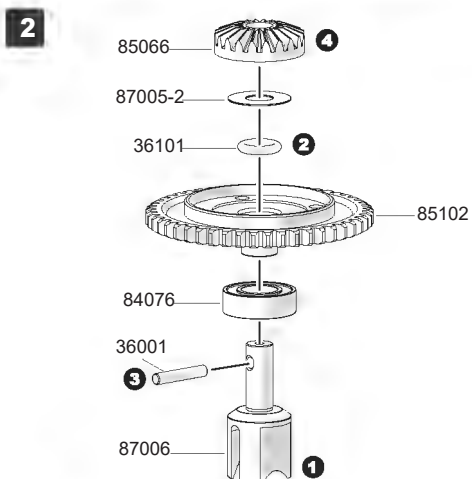

24

Center Differential Assembly

85066
4.1x8x0.1mm x8
Washer

87005-2
6.2x13.9x0.15mm x2
Washer

36101
5.8x1.9mm x2
O-ring

38404
M4x4 x1
Set Screw

33315
M3x15 x4
B/H Screw

36001
2.5x13.8mm x2
Shaft

84076
8x16x5mm x2
Ball Bearing

25

Center Differential And Brake Mount Assembly

33310
M3x10 x4
B/H Screw

34316
M3x16.5 x4
Brake Screw

26

Center Differential And Brake Mount With Air Filter Holder Assembly

38303
M3x3 x2
Set Screw