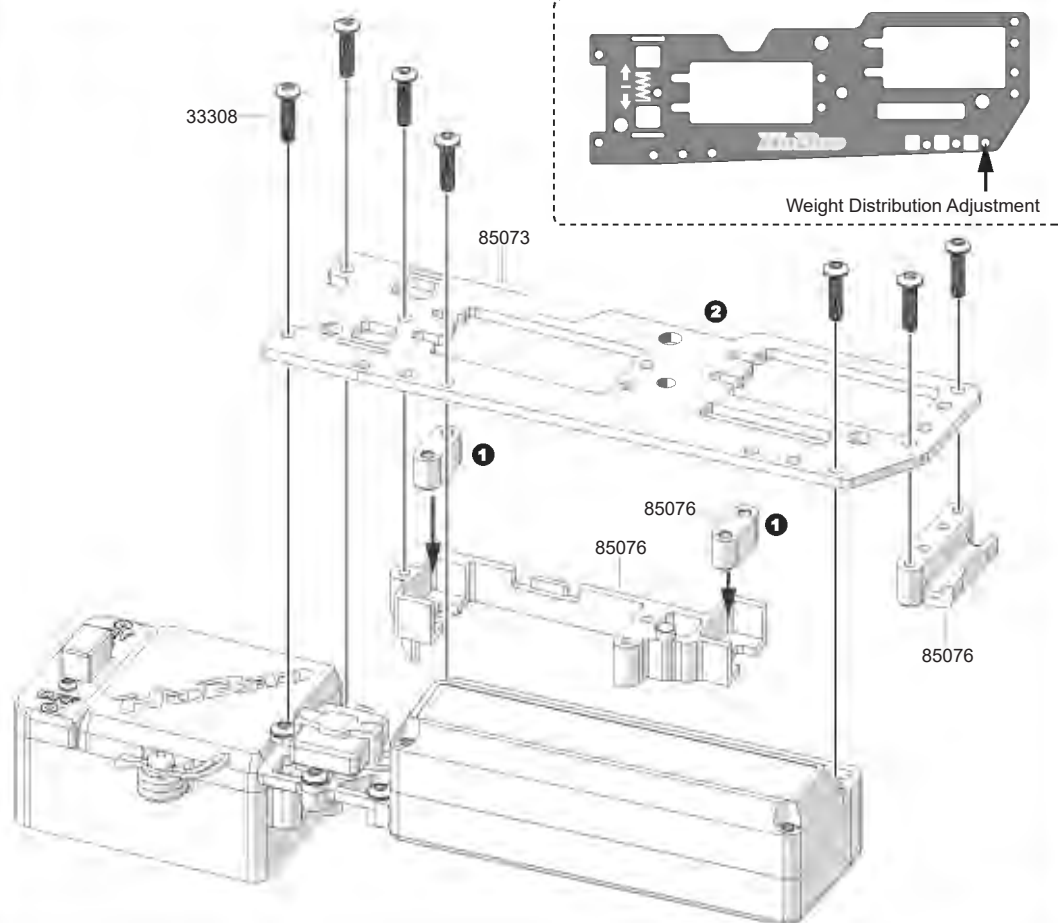

33305
M3x5 x3
B/H Screw

33308
M3x8 x2
B/H Screw

33315
M3x15 x2
B/H Screw

Battery Box Assembly

34

CNC Alum Servo Tray With Mount And Battery Box Assembly

33308
M3x8 x2
B/H Screw

35