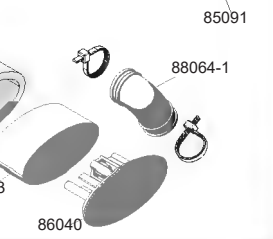

FRONT & REAR DIFFERENTIAL GEAR SET

CENTER DIFFERENTIAL GEAR SET

**NO.90056
REAR SHOCK SET**