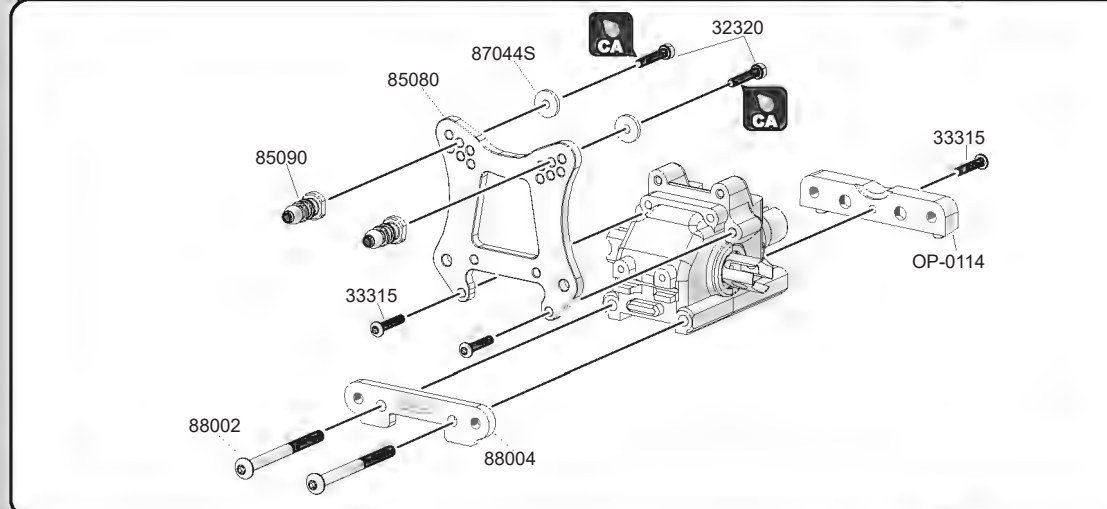

Hex Wrench 4mm

**STEP 2**

Hex Wrench 8mm

**CNC Alum Front Shock Tower and Lower Arm Holder Assembly****Servo Saver Assembly 1**

7

31320
M3x20 x2
F/H Screw

Servo Saver Assembly 2

8