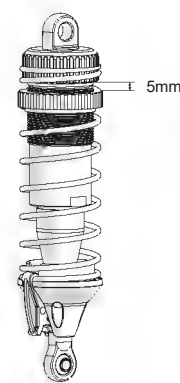

Front Shock