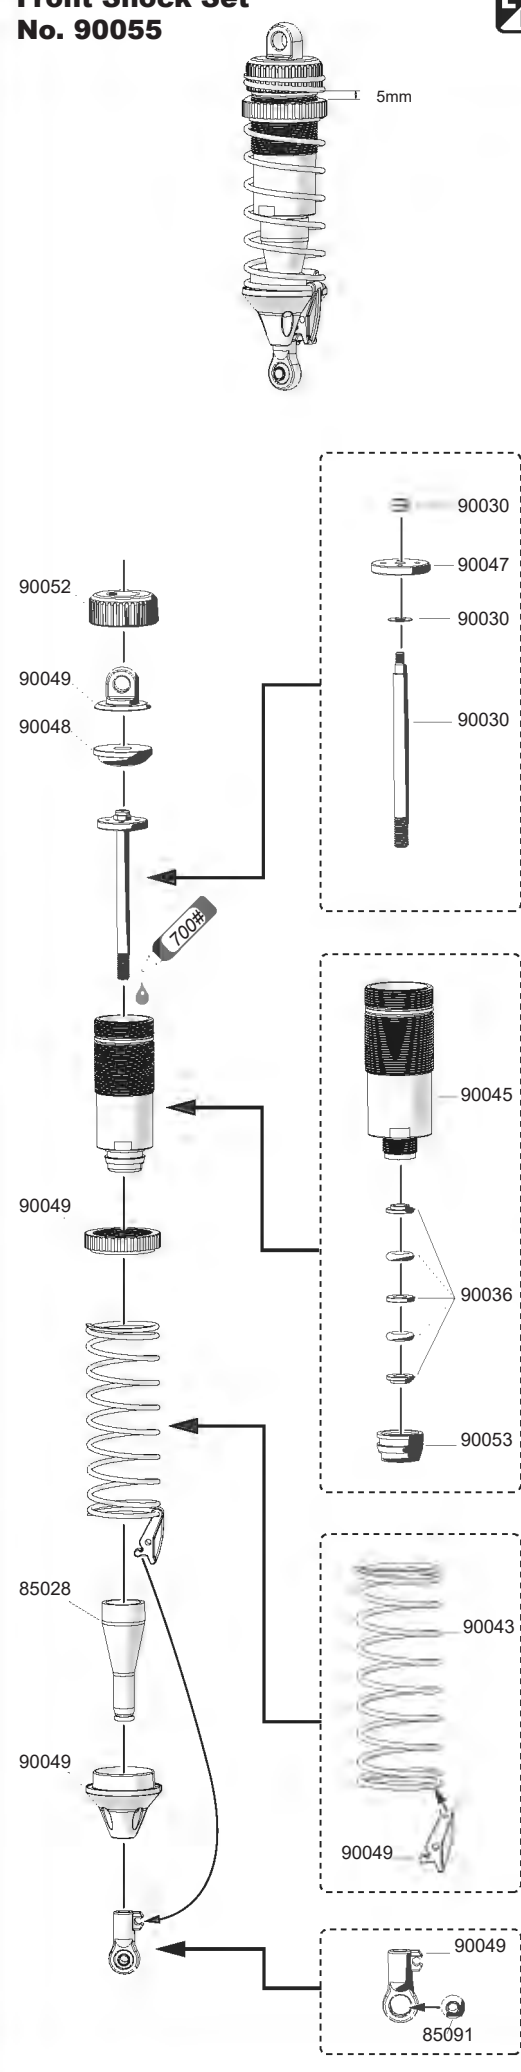

Front / Rear Shock Absorber Assembly

Front Shock Set No. 90055

Rear Shock Set No. 90056

- 90030
  M2.6 Nut x4
- 90030
  3.1x7x0.25mm x4
  Washer
- 90036
  O-Ring Shield
- 90036
  4x8mm x8
  O-Ring
- 90036
  4.05x7.98x1.2mm x4
  Washer
- 30004
  6.8mm x4
  Ball
- 90047
  3x17x2.4mm