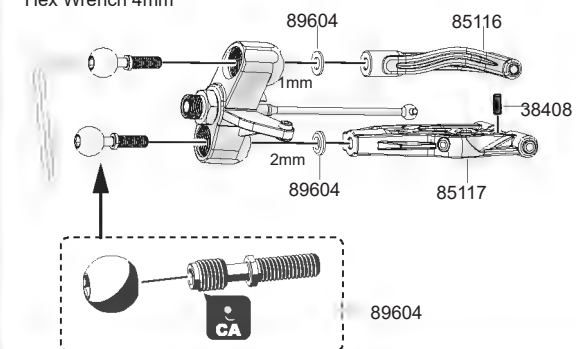

Hex Wrench 4mm

**STEP 2**

Hex Wrench 8mm

**CNC Alum Front Shock Tower and Lower Arm Holder Assembly****Servo Saver Assembly 1**

7

31320
M3x20 x2
F/H Screw

Servo Saver Assembly 2

8