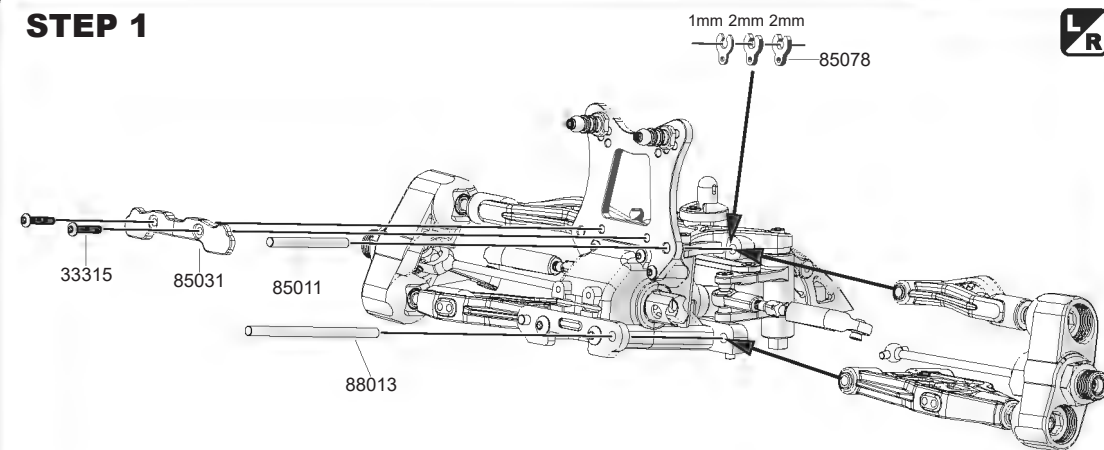

33315
M3x15 x2
B/H Screw

31320
M3x20 x2
F/H Screw

39008
M3 Nut x2

Front Suspension Arm Assembly

STEP 1

STEP 2

11

32320
M3x20 x2
Cap Screw