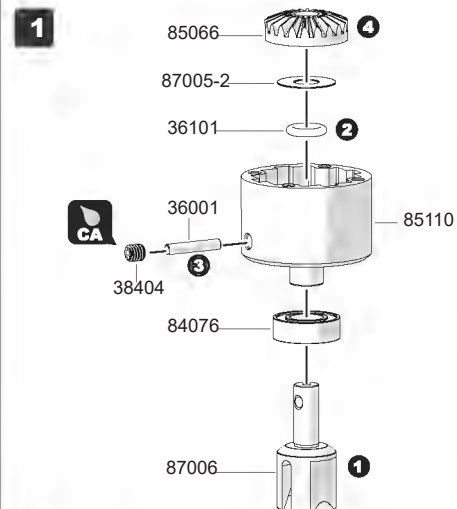

24

Center Differential Assembly

85066
4.1x8x0.1mm x8
Washer

87005-2
6.2x13.9x0.15mm x2
Washer

36101
5.8x1.9mm x2
O-ring

38404
M4x4 x1
Set Screw

33315
M3x15 x4
B/H Screw

36001
2.5x13.8mm x2
Shaft

84076
8x16x5mm x2
Ball Bearing

25

Center Differential And Brake Mount Assembly

33310
M3x10 x4
B/H Screw

34316
M3x16.5 x4
Brake Screw

26

Center Differential And Brake Mount With Air Filter Holder Assembly

38303
M3x3 x2
Set Screw