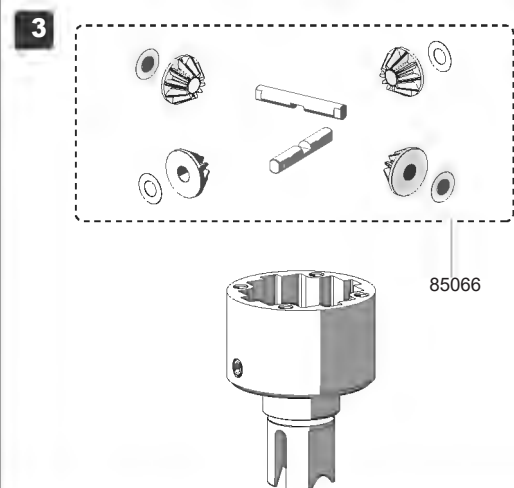

24

Center Differential Assembly

85066
4.1x8x0.1mm x8
Washer

87005-2
6.2x13.9x0.15mm x2
Washer

36101
5.8x1.9mm x2
O-ring

38404
M4x4 x1
Set Screw

33315
M3x15 x4
B/H Screw

36001
2.5x13.8mm x2
Shaft

84076
8x16x5mm x2
Ball Bearing

25

Center Differential And Brake Mount Assembly

33310
M3x10 x4
B/H Screw

34316
M3x16.5 x4
Brake Screw

26

Center Differential And Brake Mount With Air Filter Holder Assembly

38303
M3x3 x2
Set Screw