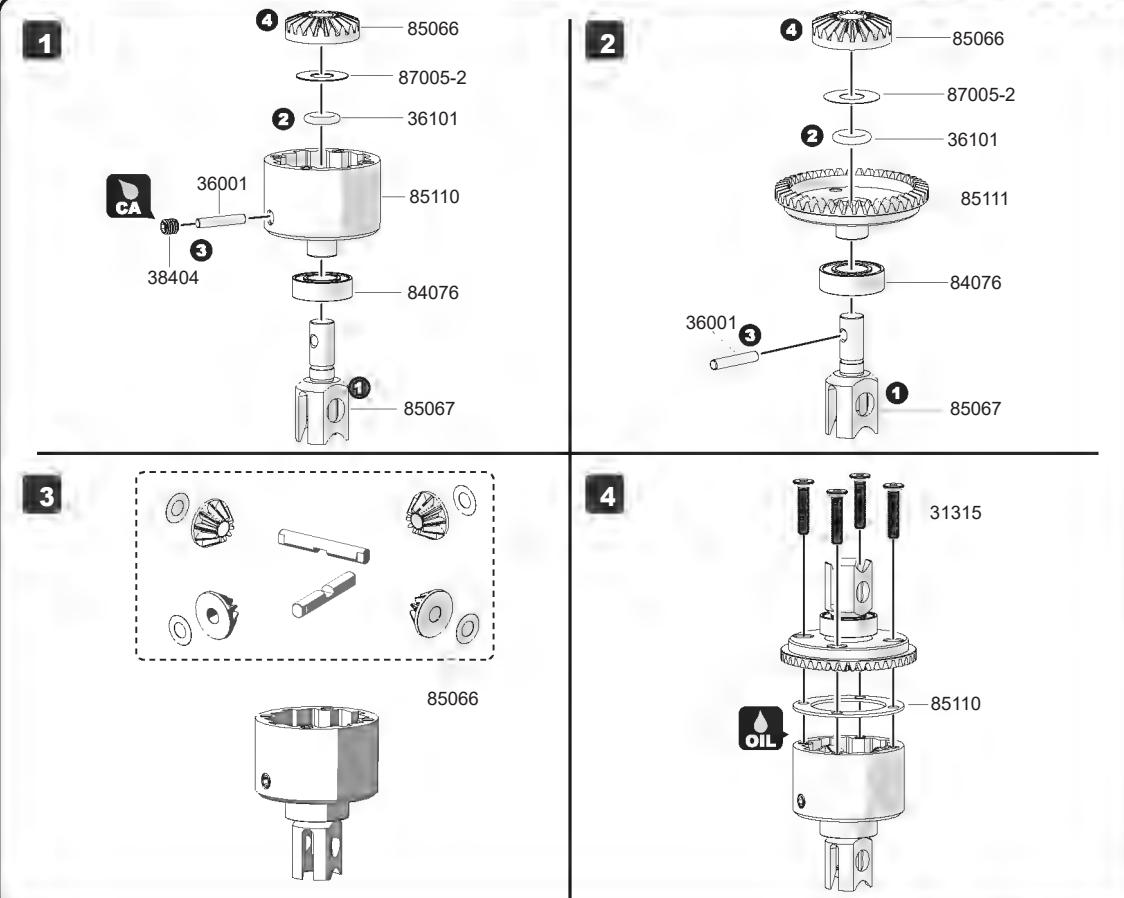

Reamer

Instant Cement

Rubber Cement

Thread Lock

Grease

Silicone Oil

185066
4.1x8x0.1mm x8
Washer87005-2
6.2x13.9x0.15mm x4
Washer36101
5.8x1.9mm x4
O-ring38404
M4x4 x1
Set Screw31315
M3x15 x8
F/H Screw36001
2.5x13.8mm x4
Shaft84076
8x16x5mm x4
Ball Bearing**2**38504
M5x4 x2
Set Screw33315
M3x15 x4
B/H Screw84076
8x16x5mm x4
Ball Bearing**3**87027-1
2.5x16.8mm x4
Shaft84076
8x16x5mm x4
Ball Bearing**Front / Rear Differential Assembly****x2****4**38408
M4x8 x2
Set Screw**5**87044S x2
Alum Collar33315
M3x15 x3
B/H Screw32320
M3x20 x2
Cap Screw**6**88002
M4x47 x2
B/H Screw**6**84078
6x10x3mm x4
Ball Bearing31312
M3x12 x2
F/H Screw33308
M3x8 x1
B/H Screw**Front Ball Steering And Suspension Arm Assembly****STEP 1**

Hex Wrench 4mm

**STEP 2**

Hex Wrench 8mm

**CNC Alum Front Shock Tower and Lower Arm Holder Assembly****Servo Saver Assembly 1**

7

31320
M3x20 x2
F/H Screw

Servo Saver Assembly 2

8