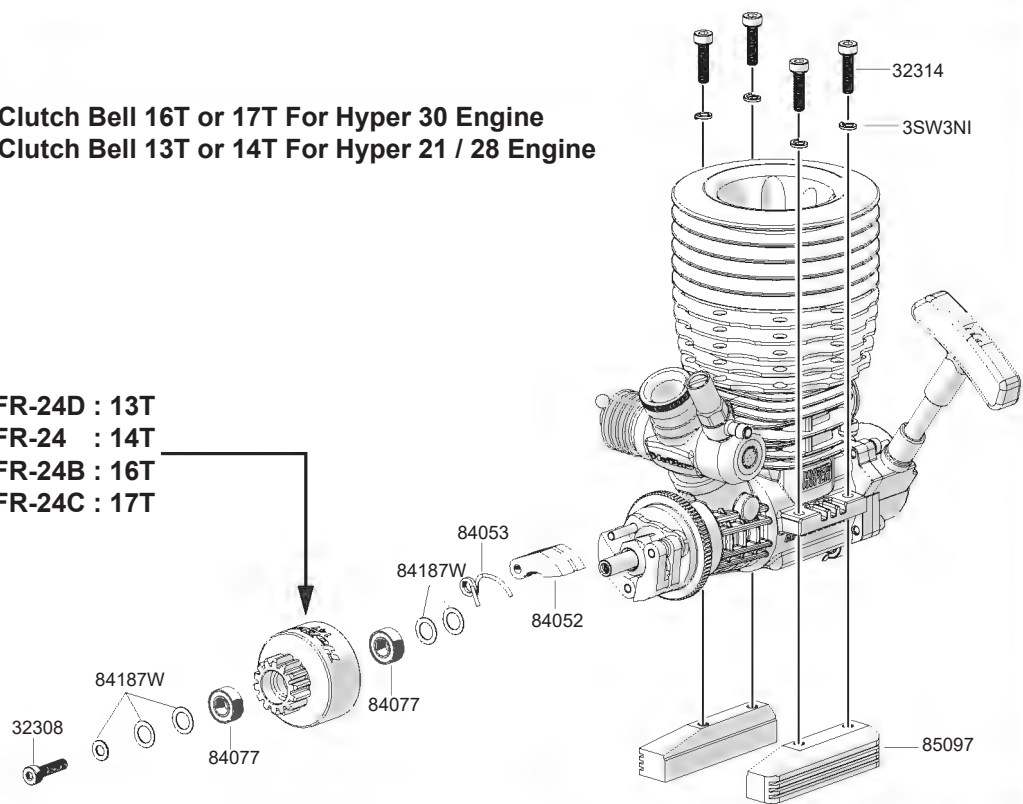

38

Engine Mount And Clutch Assembly

- 32308
  M3x8 x1
  Cap Screw
- 32314
  M3x14 x4
  Cap Screw
- 84187W
  3.1x6x0.5mm
  Washer
- 84187W
  5.1x8x0.25mm
  Washer
- 84077
  5x10x4mm x2
  Ball Bearing

Clutch Bell 16T or 17T For Hyper 30 Engine
Clutch Bell 13T or 14T For Hyper 21 / 28 Engine

FR-24D : 13T
FR-24 : 14T
FR-24B : 16T
FR-24C : 17T