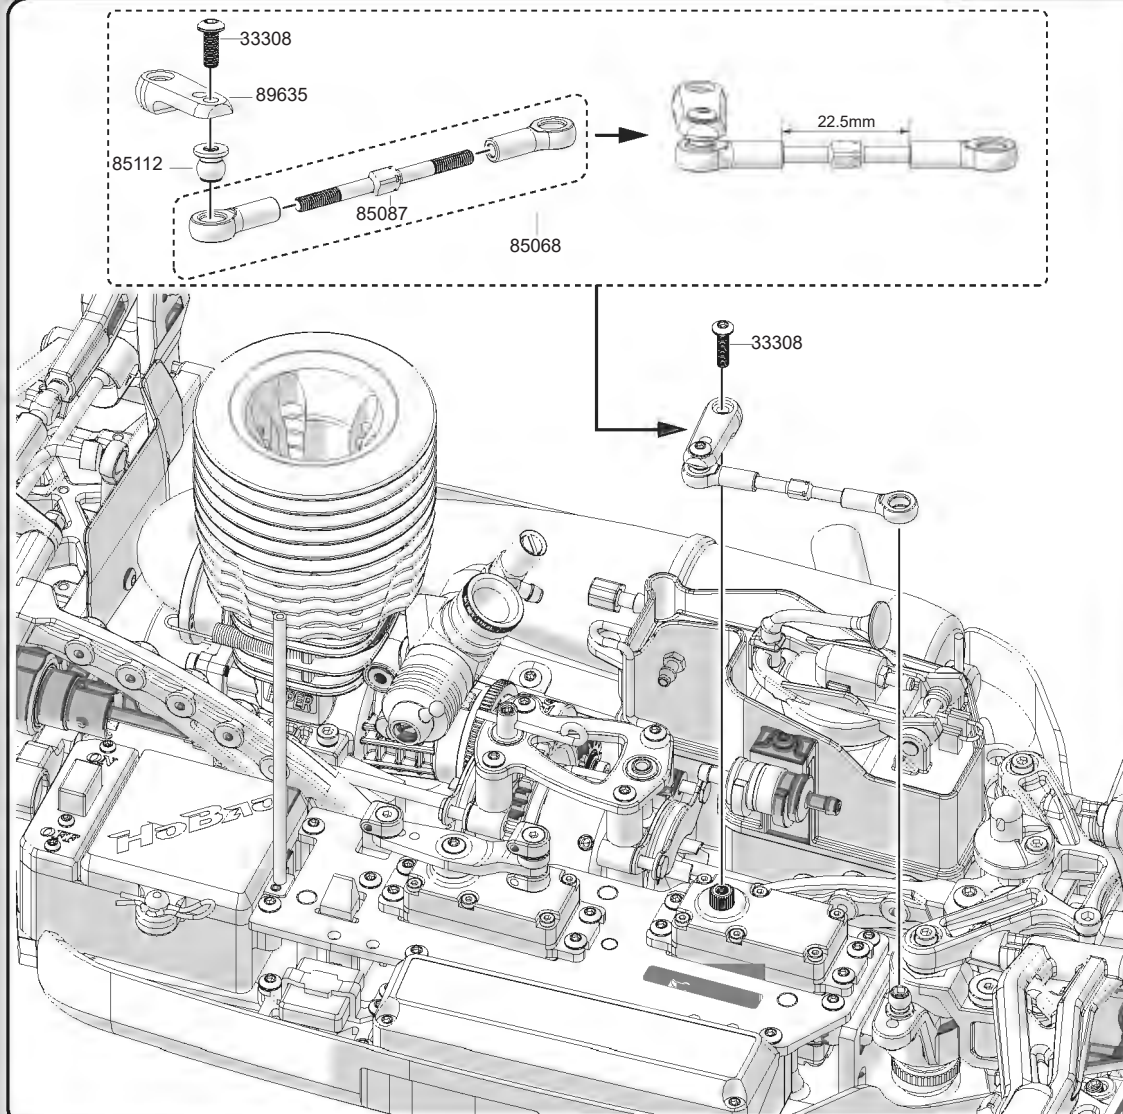

Steering Linkage Assembly

- 33308
  M3x8 x2
  B/H Screw