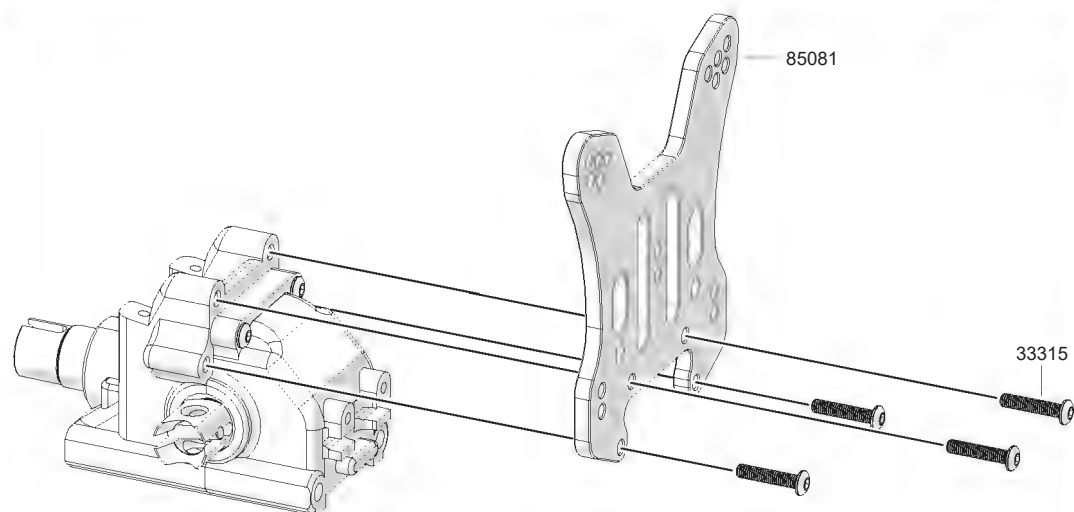

38303
M3x3 x2
Set Screw

Front Sway Bar Assembly

12

Front Sway Bar Assembly

38304
M3x4 x2
Set Screw

33310
M3x10 x2
B/H Screw

13

CNC Alum Rear Shock Tower And Gear Box Assembly

33315
M3x15 x4
B/H Screw

14

CNC Alum Rear Shock Tower And Lower Arm Holder Assembly

32320
M3x20 x2
Cap Screw

87044S
Alum Collar x2

33315
M3x15 x4
B/H Screw

88002
M4x47 x2
B/H Screw

15