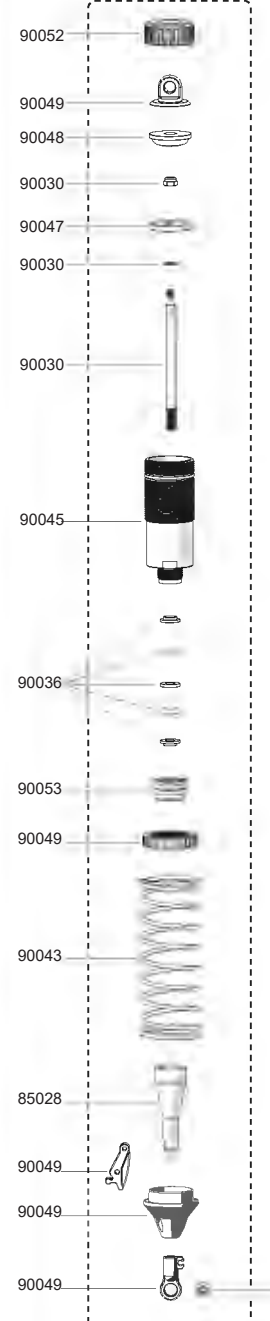

HYPER VS2

Nitro

**NO.90055
FRONT SHOCK SET**