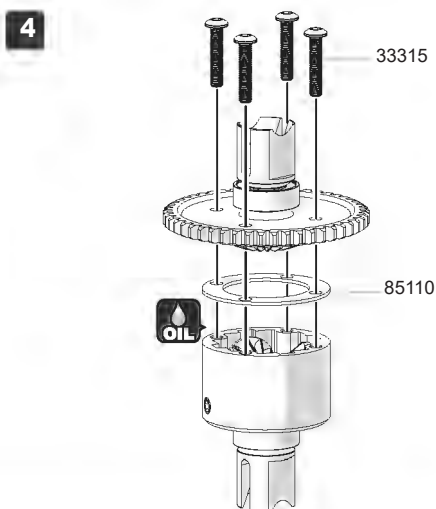

Center Differential Assembly

85066
4.1x8x0.1mm x8
Washer

87005-2
6.2x13.9x0.15mm x2
Washer

36101
5.8x1.9mm x2
O-ring

38404
M4x4 x1
Set Screw

33315
M3x15 x4
B/H Screw

36001
2.5x13.8mm x2
Shaft

84076
8x16x5mm x2
Ball Bearing