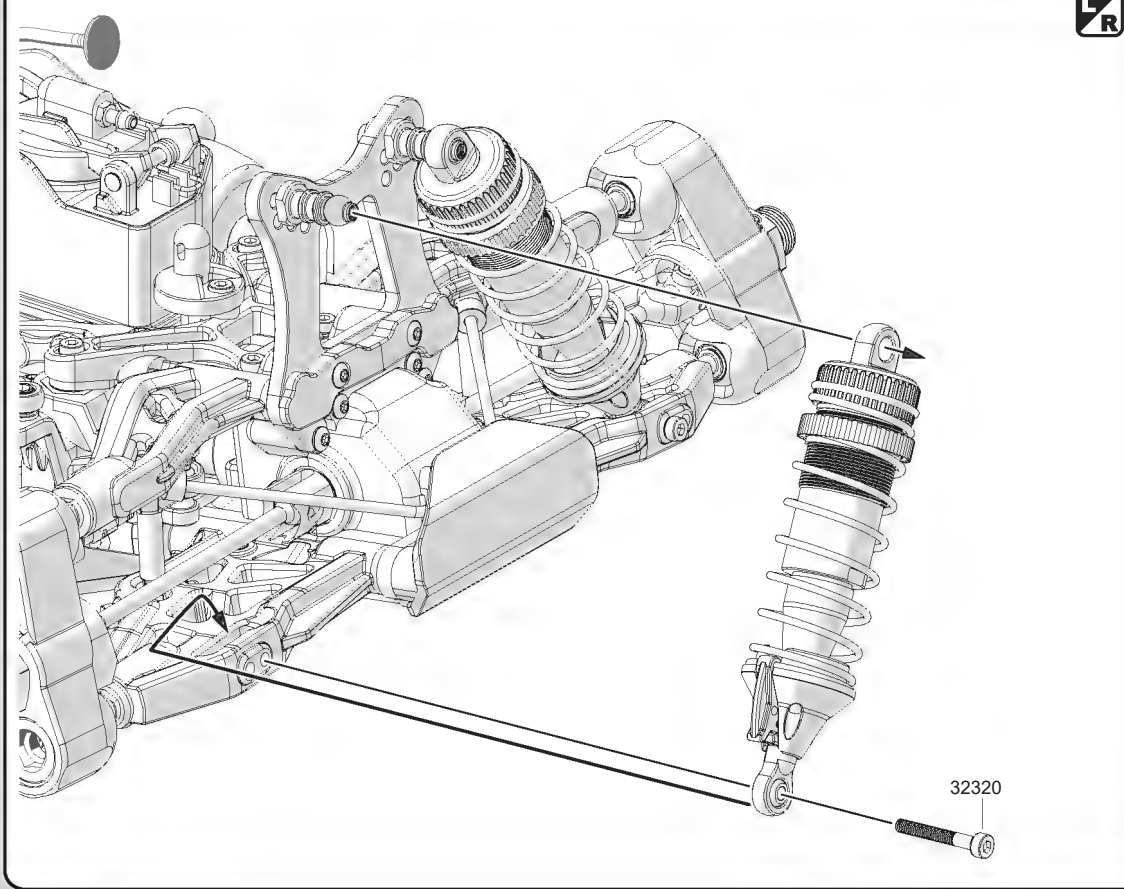

Front Shock Assembly

- 32320
  M3x20 x2
  Cap Screw

Rear Shock Assembly

- 32320
  M3x20 x2
  Cap Screw