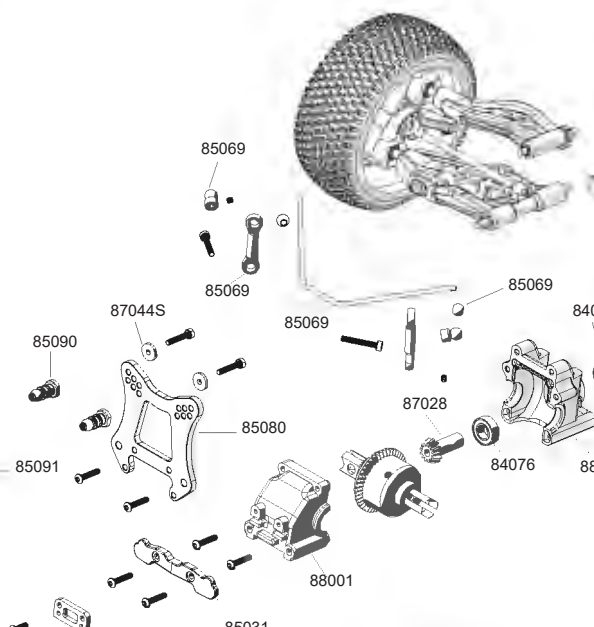

HYPER VS2

Nitro

**NO.90055
FRONT SHOCK SET**