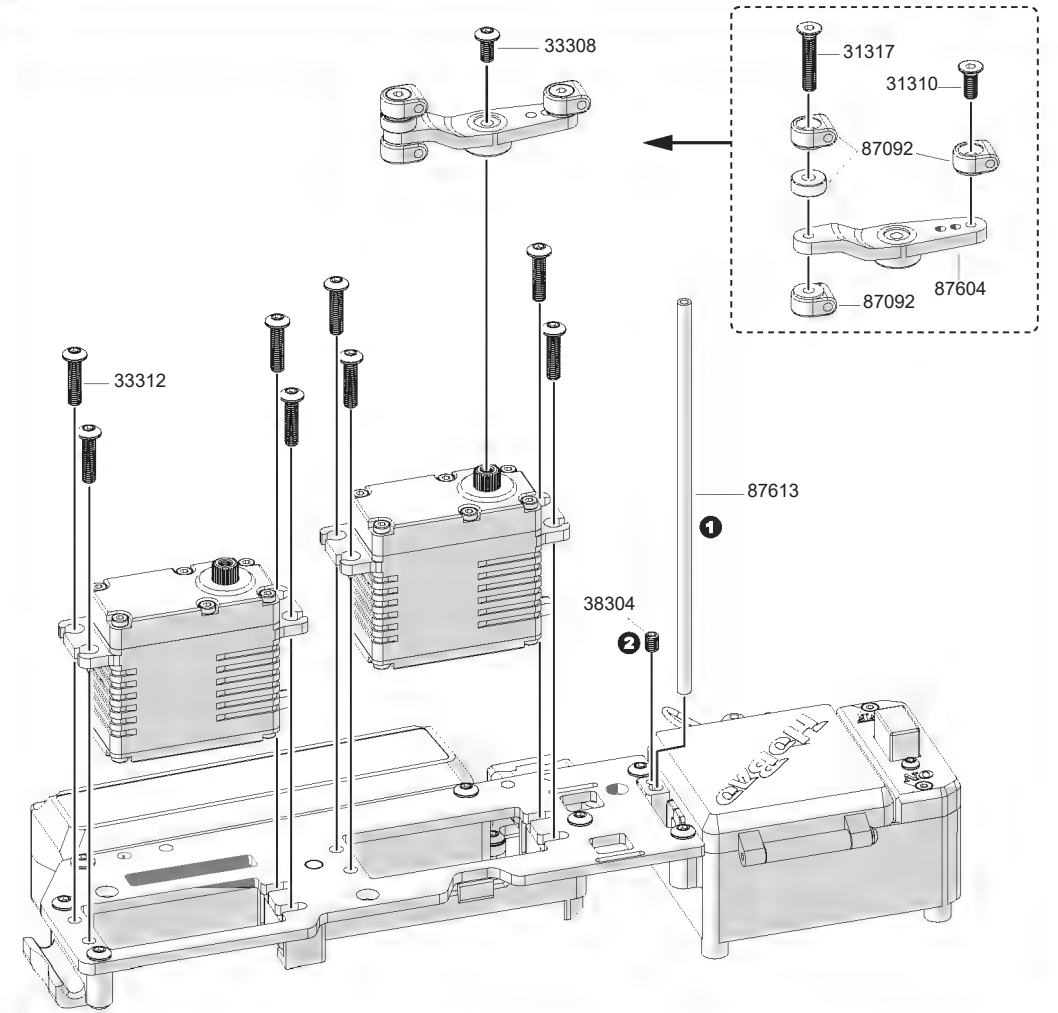

Servo Horn And Mounting Holder Assembly

35208
M2x8 x2
B/H Screw

33308
M3x8 x1
B/H Screw

33312
M3x12 x8
B/H Screw

31310
M3x10 x1
F/H Screw

31317
M3x17 x1
F/H Screw

38304
M3x4 x1
Set Screw

36

Servo Tray Assembly

37

Fuel Tank Assembly

33310
M3x10 x3
B/H Screw

33312T
M3x12 x2
B/H Tap Screw

89069: Fuel Tank 125cc For Hyper 21 Engine
90024: Fuel Tank 150cc For Hyper 28 / 30 Engine

38

Engine Mount And Clutch Assembly