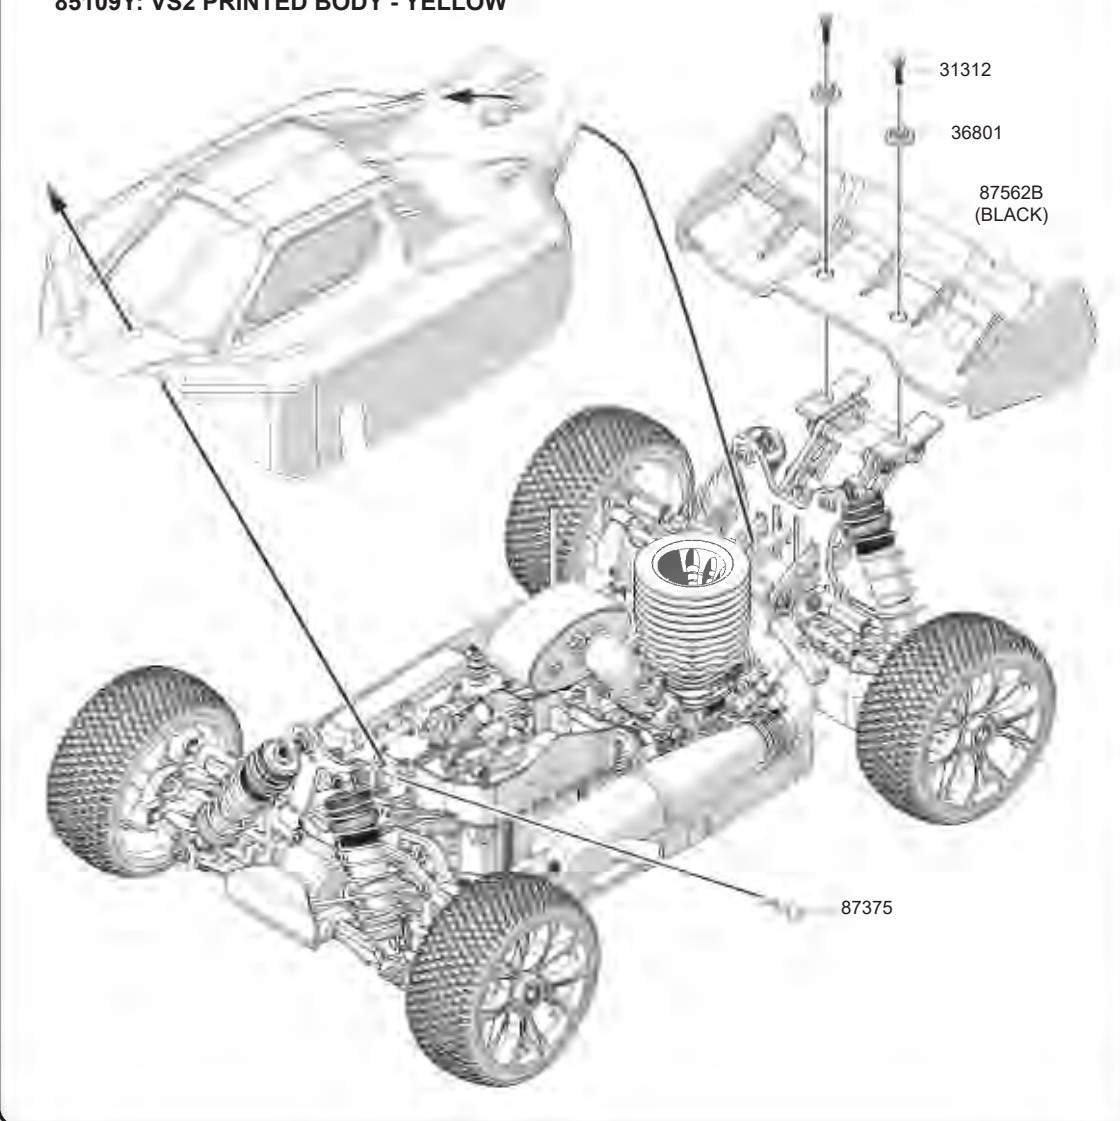

32312
M3x12 x2
Cap Screw

HYPER VS2

Nitro PARTS LIST

21068 2pcs	84052 3pcs	85009 2pcs	85068 3x43mm Alum 7075 Alum 2pcs	85078 2pcs 4pcs	85088 4x40mm Alum 7075 2pcs
22148 3pcs	84053 5pcs	85011 4x43.5mm Pin 2pcs	85069 2pcs Alum 2pcs Alum M3x3 Set Screw 2pcs Alum	85079 2pcs	85089 5x50mm Alum 7075 2pcs
224044 2pcs	84076 8x16x5mm 4pcs	85018 2pcs	85070 2pcs Alum 2pcs Alum M3x3 Set Screw 2pcs Alum	85080 CNC Alum	85090 6.8mm Alum 7075 4pcs
3SW3NI 3x5x2mm 10pcs	84077 5x10x4mm 4pcs	84078 6x10x3mm 4pcs	85022 2pcs	85071 2pcs	85091 6.8mm Alum 7075 4pcs
FR24D 13T	84112 5x10mm Bealing 2pcs	85026 2pcs 2pcs 2pcs 2pcs	85072 CNC Alum	85082 2pcs	85092 6.8mm Alum 7075 4pcs
34316 M3x16.5 10pcs	84133 2pcs	85028 2pcs 2pcs	85073 CNC Alum	85083 Rear Body Post	85093 6.8mm Alum 7075 4pcs
36001 2.5x13.8mm Pin 4pcs	84134 6pcs	85031 2pcs	85074 2pcs	85084 3.8x97 Dogbone 3.8x110 Dogbone	85094 7.8mm Alum 7075 4pcs
36101 5.8x1.9mm O-ring 10pcs	84187W 3x6x0.5mm 6pcs	85034 2pcs M5x5 Set Screw 2pcs 2.5x16.8mm 2pcs	85075 2pcs	85085 4x2mm O-ring 3pcs 3pcs	85095 VIPER Tire 2pcs 2pcs
36113 4x2mm x10 O-ring	85002 Rear 2pcs	85066 2pcs 2pcs 6.1x13.9x0.15 Washer 2pcs 4.1x8x0.1 Washer 4pcs	85076 2pcs	85086 2pcs	85096 INDEX Tire 2pcs 2pcs
36801 4pcs	85004 2pcs	85067 2pcs 2.5x13.8mm Pin 2pcs	85077 2pcs	85087 3x43mm Alum 7075	85097 CNC Alum