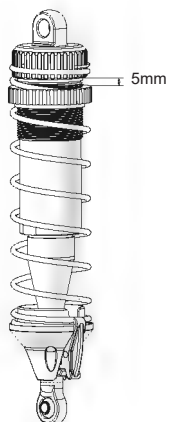

Servo Linkage Set For Steering

Brake Disc

Servo Linkage Set For Steering

Brake Disc

Name:	Date:
Track:	Event:
Note:	

Front Arms

Front Shock

Rear Arms

Rear Shock

Servo Linkage Set For Steering

Brake Disc

Name:	Date:
Track:	Event:

Note:

Front Arms

Front Shock

Name:	Date:
Track:	Event: