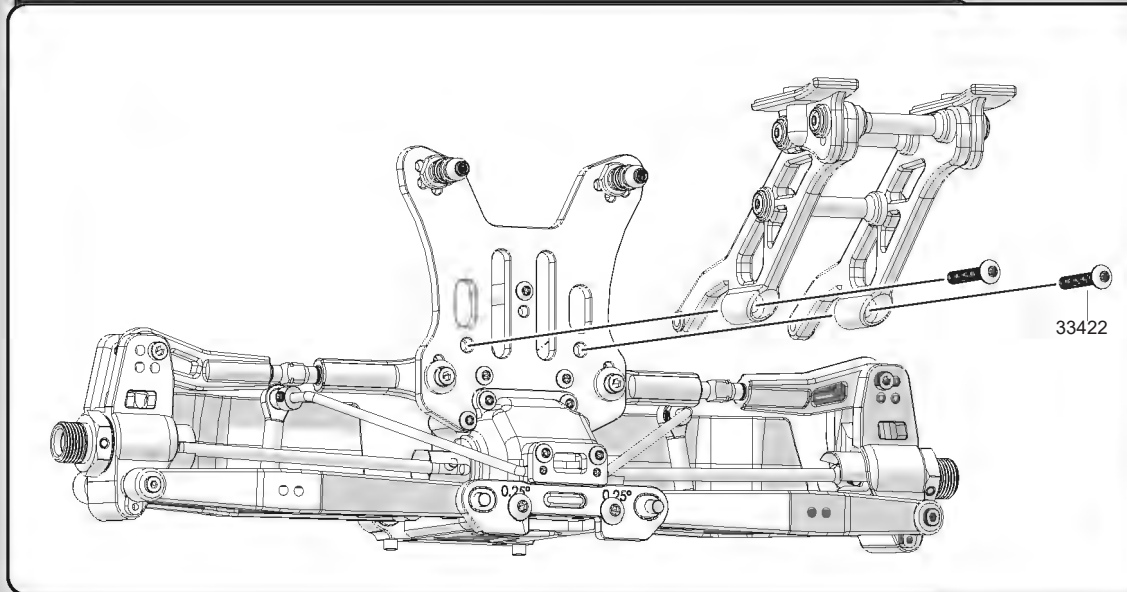

Wing Mount Assembly 2

- 33422
  M4x22 x2
  B/H Screw