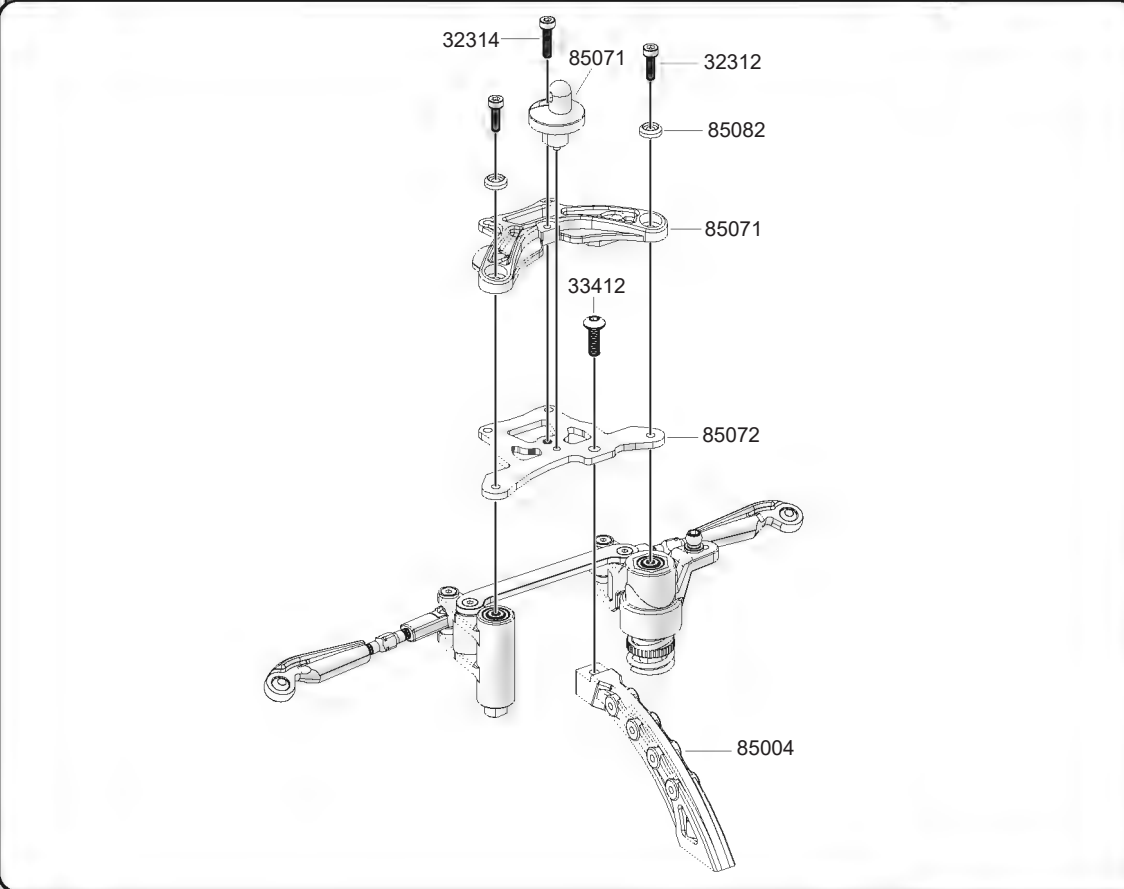

32314
M3x14 x1
Cap Screw

32312
M3x12 x2
Cap Screw

33412
M4x12 x1
B/H Screw

Servo Saver Assembly 3

9

32314
M3x14 x2
Cap Screw

Servo Saver Assembly 4

10

33315
M3x15 x2
B/H Screw

31320
M3x20 x2
F/H Screw

39008
M3 Nut x2

Front Suspension Arm Assembly

STEP 1

STEP 2

11

32320
M3x20 x2
Cap Screw