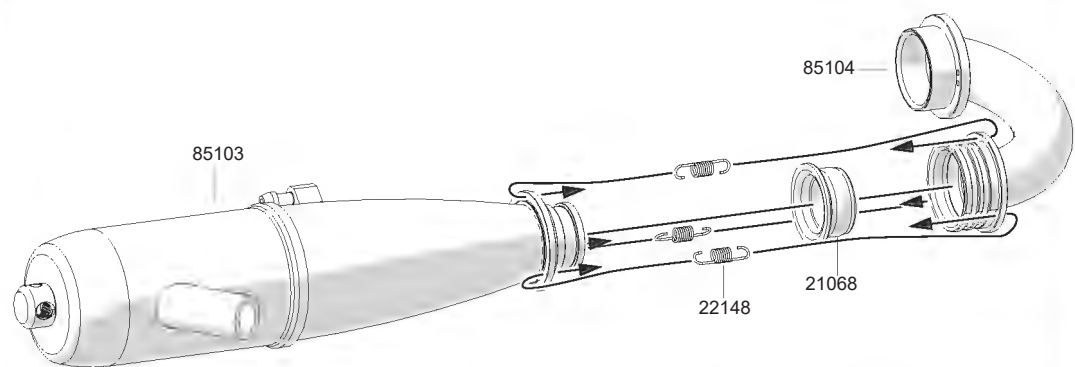

In-Line Muffler And Manifold Assembly 1