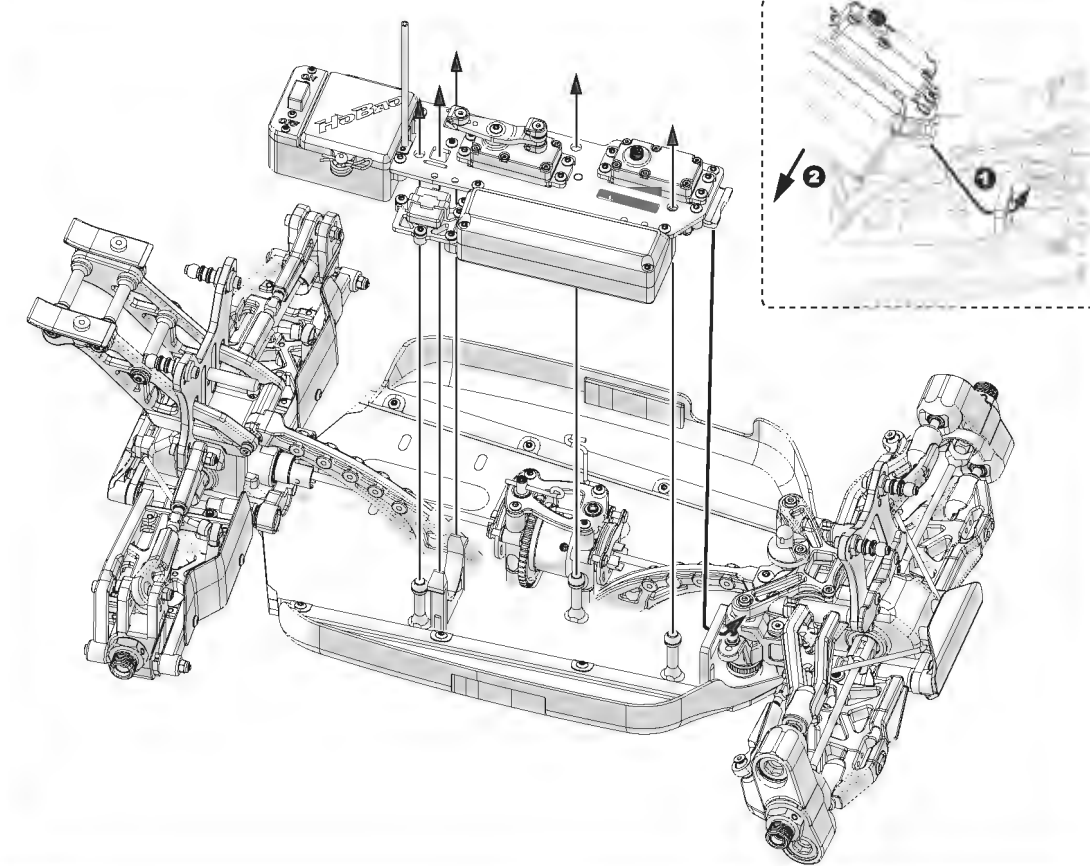

Servo Tray Assembly