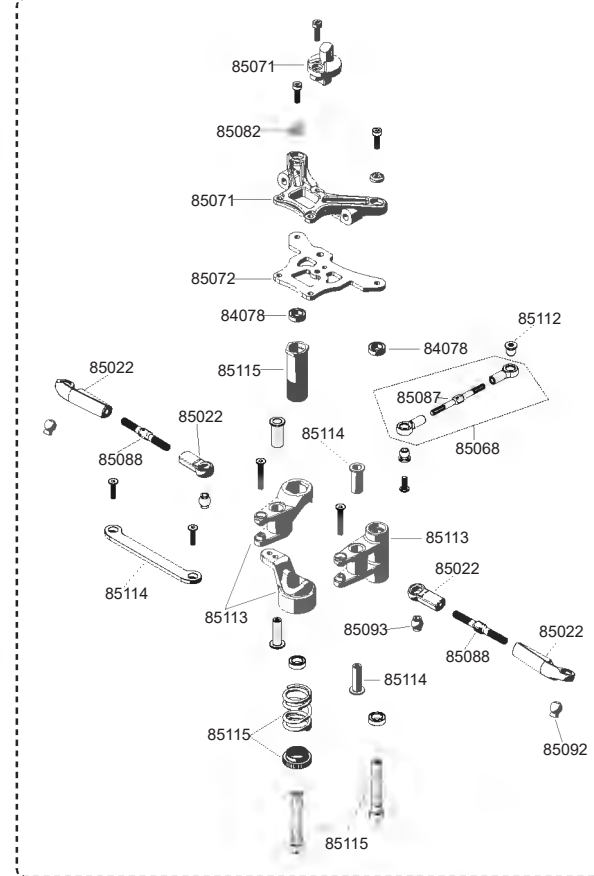

HYPER VS2

Nitro

**NO.90055
FRONT SHOCK SET**