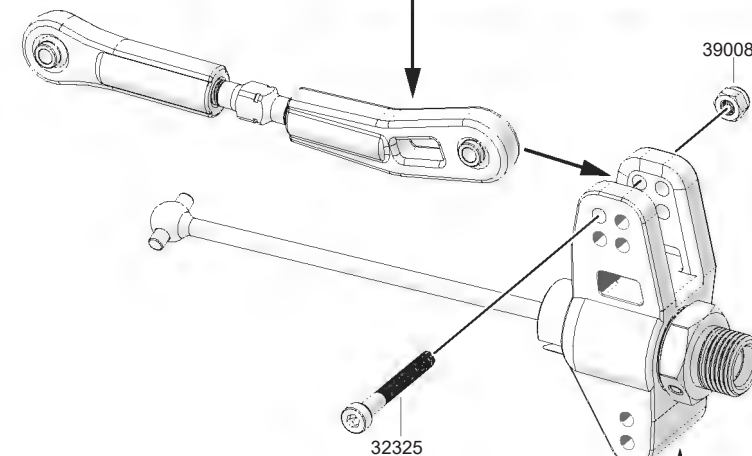

33315
M3x15 x4
B/H Screw

14

CNC Alum Rear Shock Tower And Lower Arm Holder Assembly

32320
M3x20 x2
Cap Screw

87044S
Alum Collar x2

33315
M3x15 x4
B/H Screw

88002
M4x47 x2
B/H Screw

15

Rear Suspension Arm And Axle Assembly 1

39008
M3 Nut x2

38504
M5x4 x2
Set Screw

84076
8x16x5mm x4
Ball Bearing

32325
M3x25 x2
Cap Screw

16

Rear Suspension Arm And Axle Assembly 2

38408
M4x8 x2
Set Screw