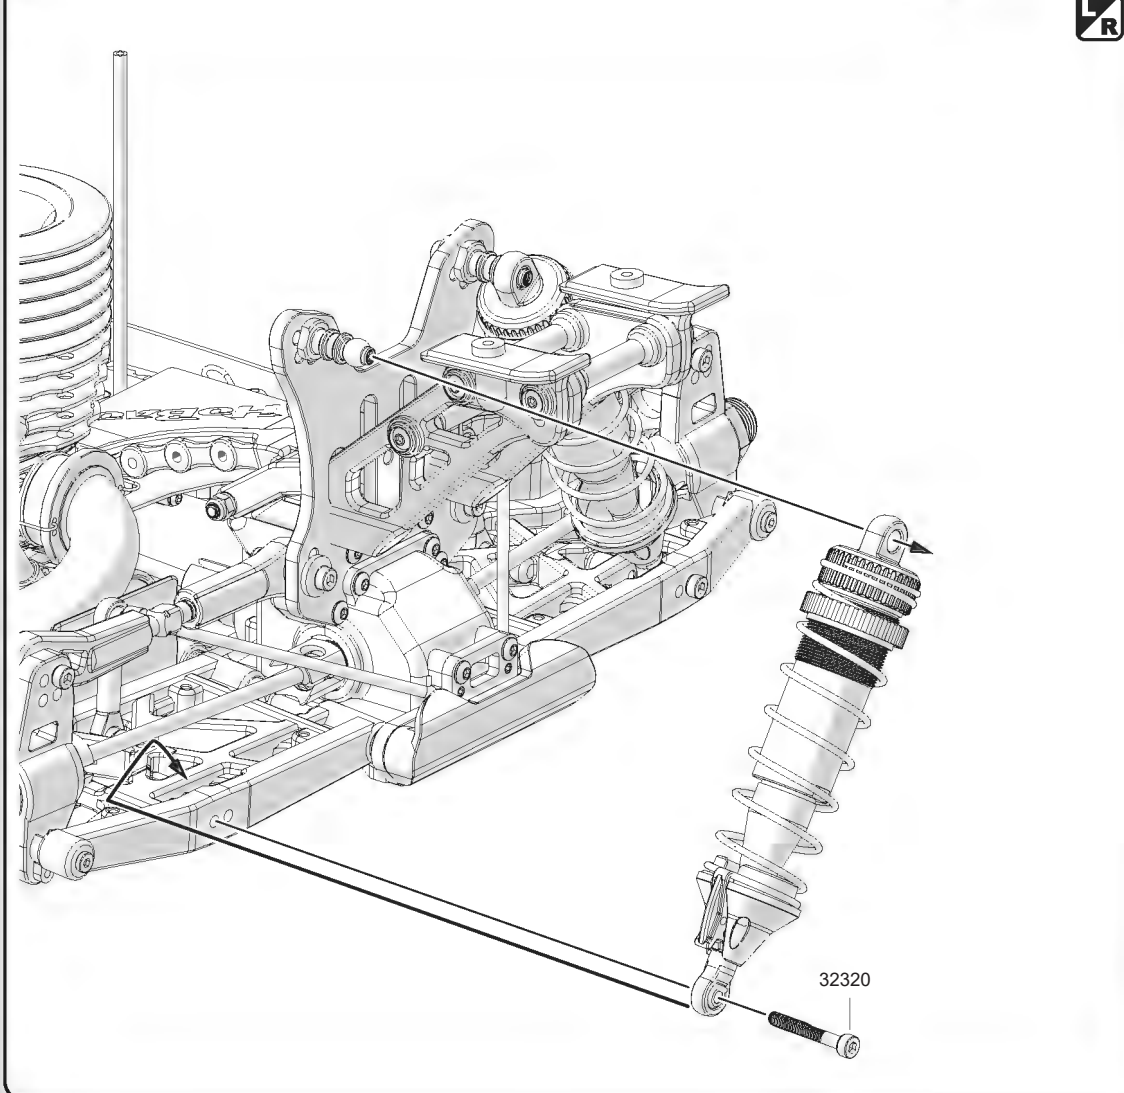

Front / Rear Shock Absorber Assembly

Front Shock Set No. 90055

Rear Shock Set No. 90056

- 90030
  M2.6 Nut x4
- 90030
  3.1x7x0.25mm x4
  Washer
- 90036
  O-Ring Shield
- 90036
  4x8mm x8
  O-Ring
- 90036
  4.05x7.98x1.2mm x4
  Washer
- 30004
  6.8mm x4
  Ball
- 90047
  3x17x2.4mm

Front Shock Assembly

- 32320
  M3x20 x2
  Cap Screw

Rear Shock Assembly

- 32320
  M3x20 x2
  Cap Screw