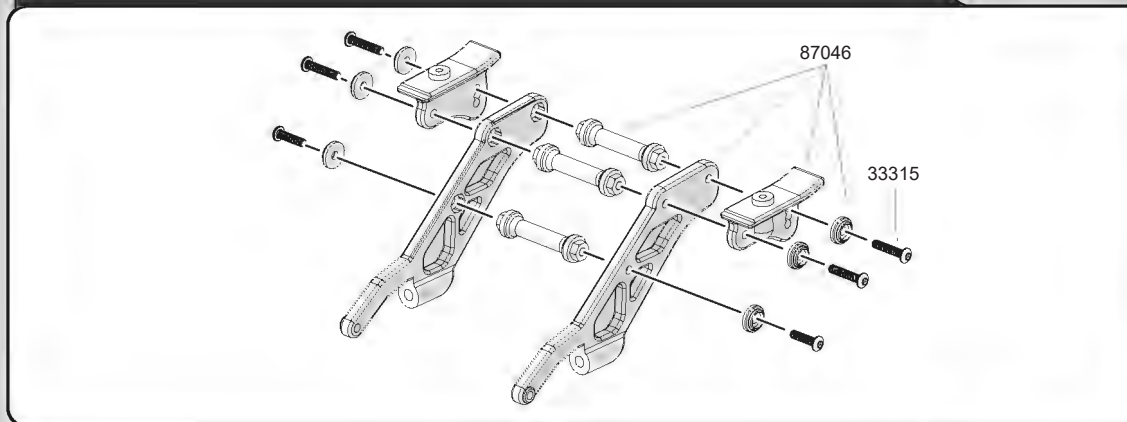

Wing Mount Assembly 1

- 33315
  M3x15 x6
  B/H Screw