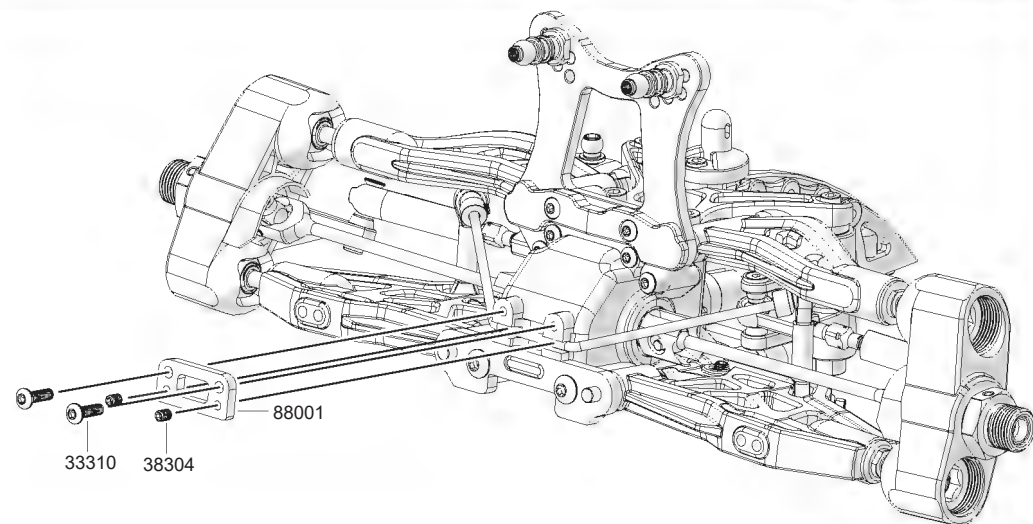

38303
M3x3 x2
Set Screw

Front Sway Bar Assembly

12

Front Sway Bar Assembly

38304
M3x4 x2
Set Screw

33310
M3x10 x2
B/H Screw

13

CNC Alum Rear Shock Tower And Gear Box Assembly