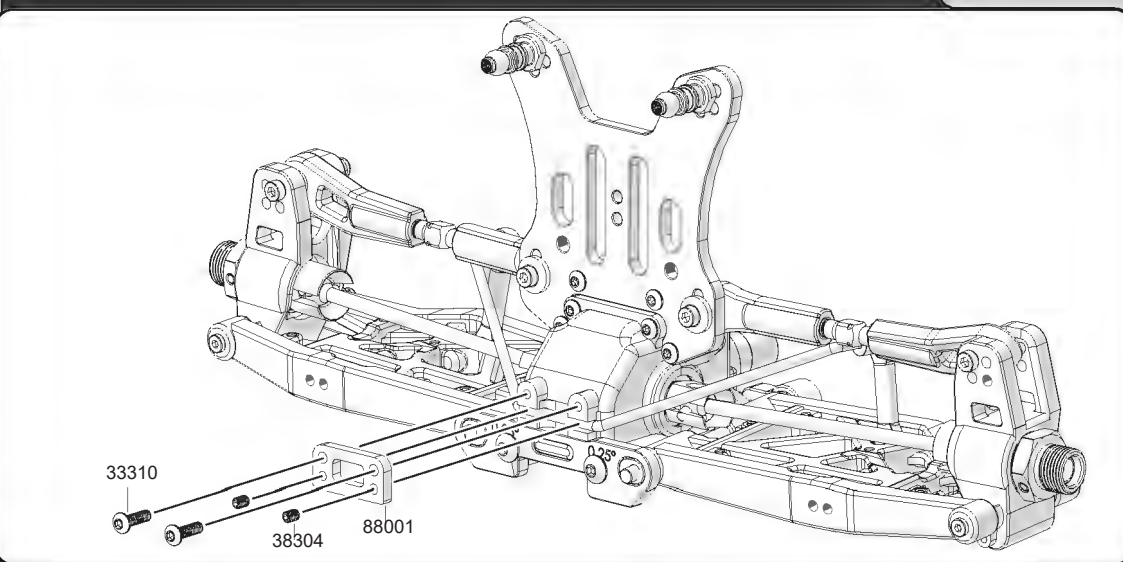

Rear Sway Bar Assembly 2

- 33310
  M3x10 x2
  B/H Screw
- 38304
  M3x4 x2
  Set Screw